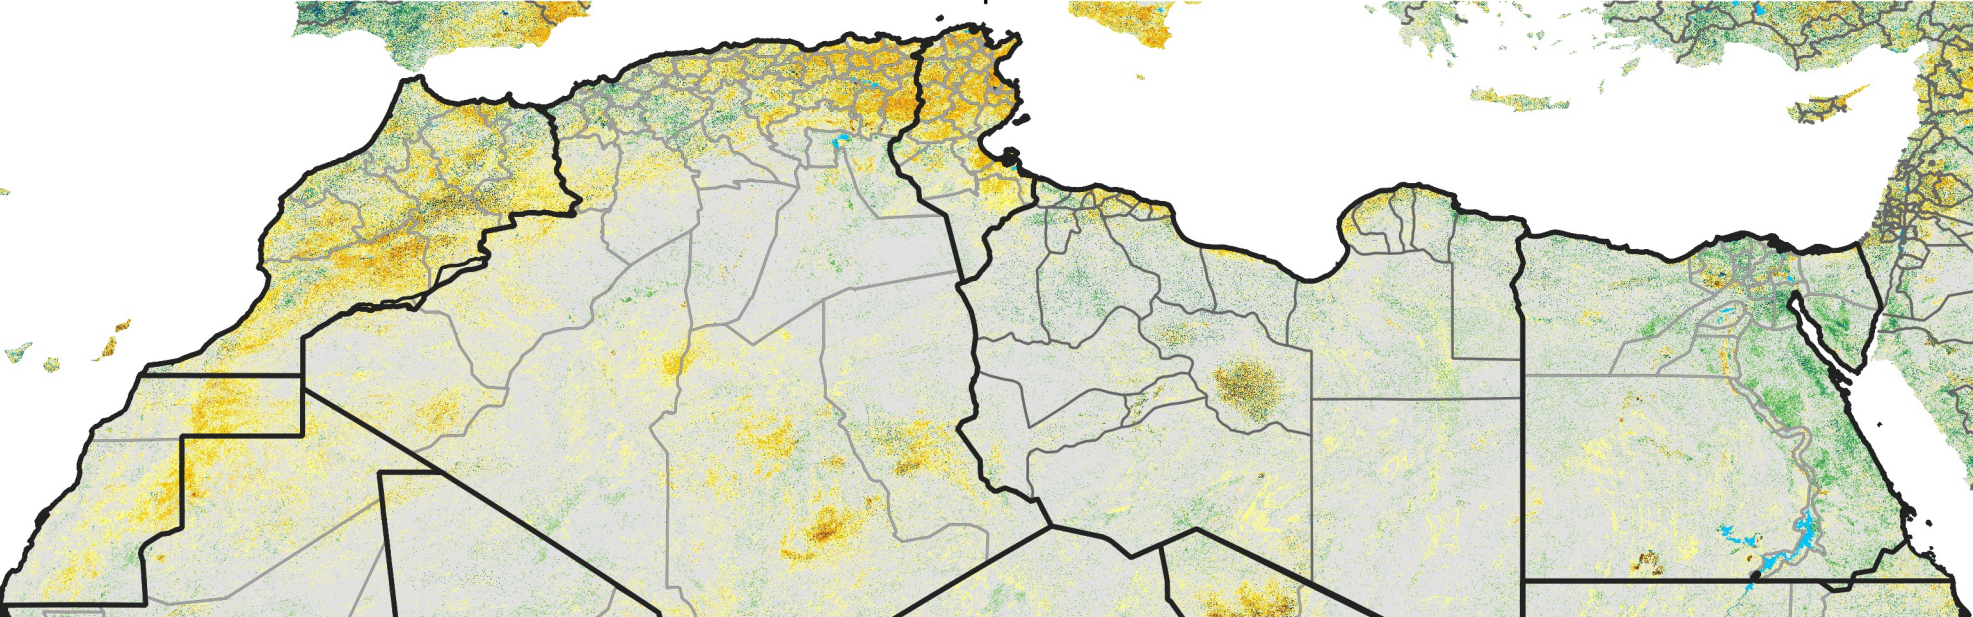

North Africa Percent of Mean NDVI

2014 / Mean (2012 - 2021)
Period 54 / Sep 21 - 30, 2014

Percent of Normal