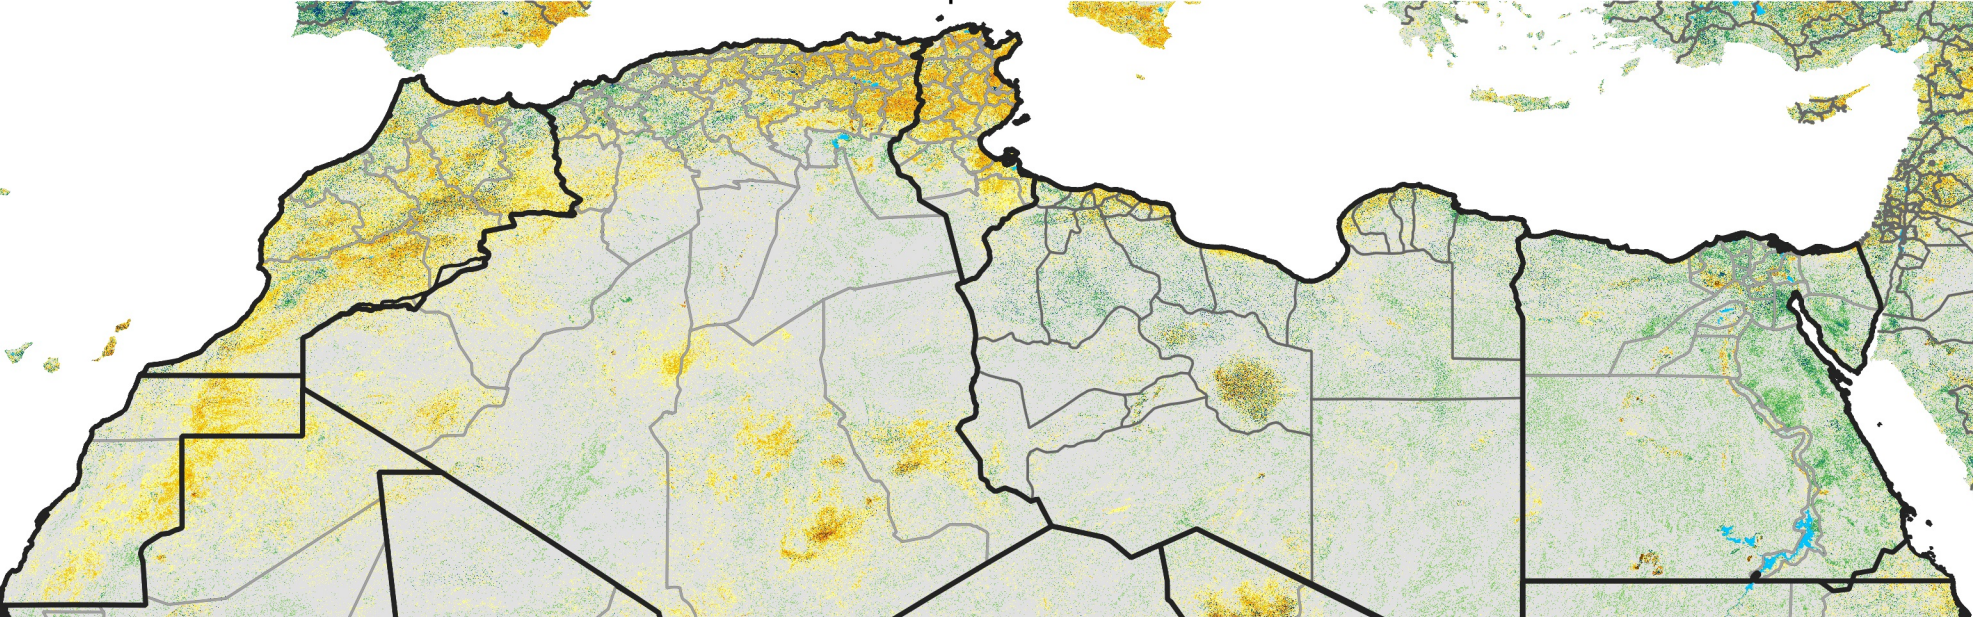

North Africa Percent of Mean NDVI

2014 / Mean (2012 - 2021)
Period 55 / Sep 26 - Oct 05, 2014

Percent of Normal