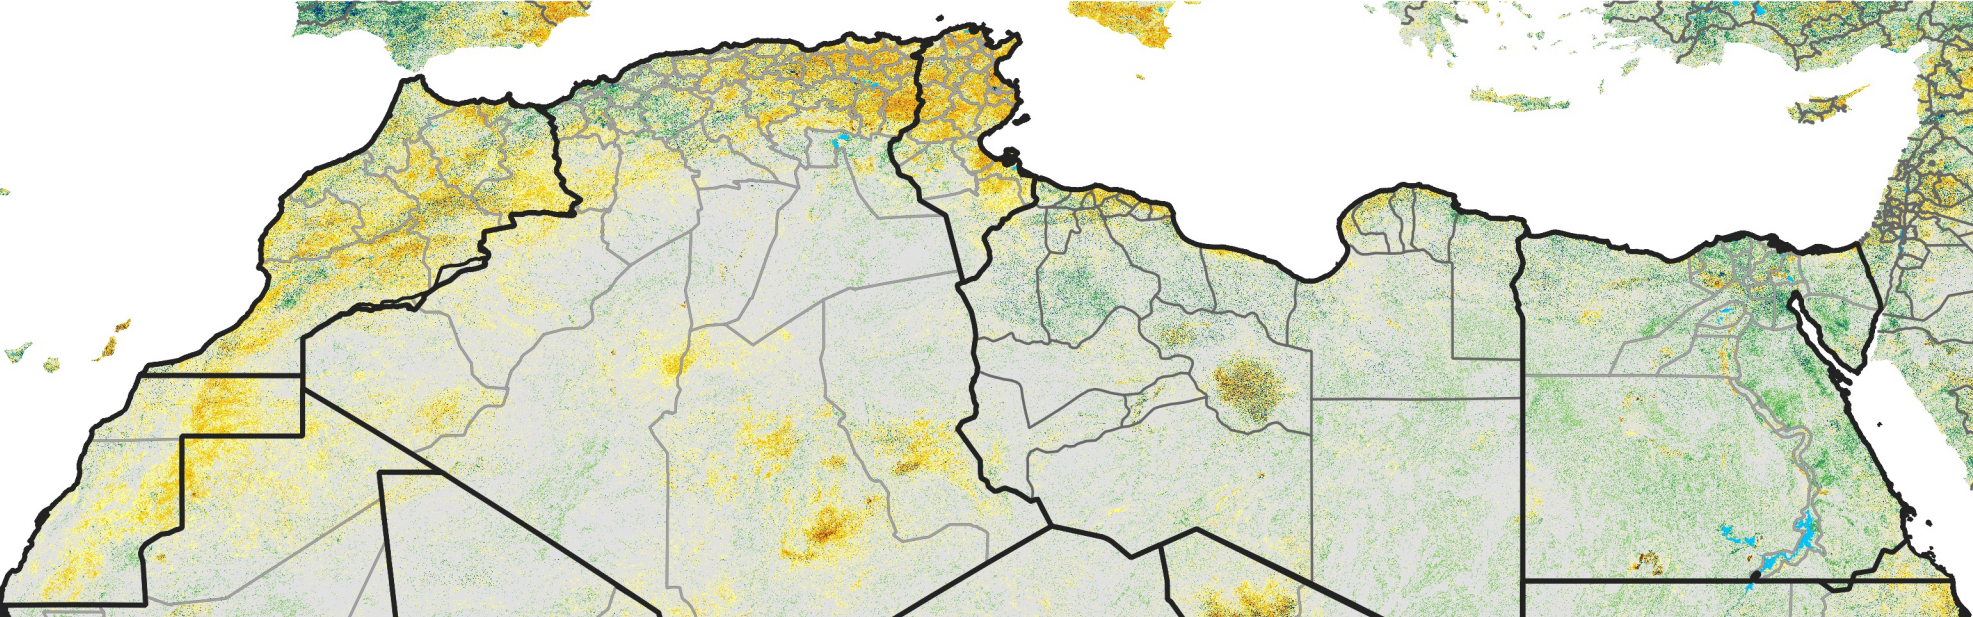

# North Africa Percent of Mean NDVI

2014 / Mean (2012 - 2021)  
Period 56 / Oct 01 - 10, 2014