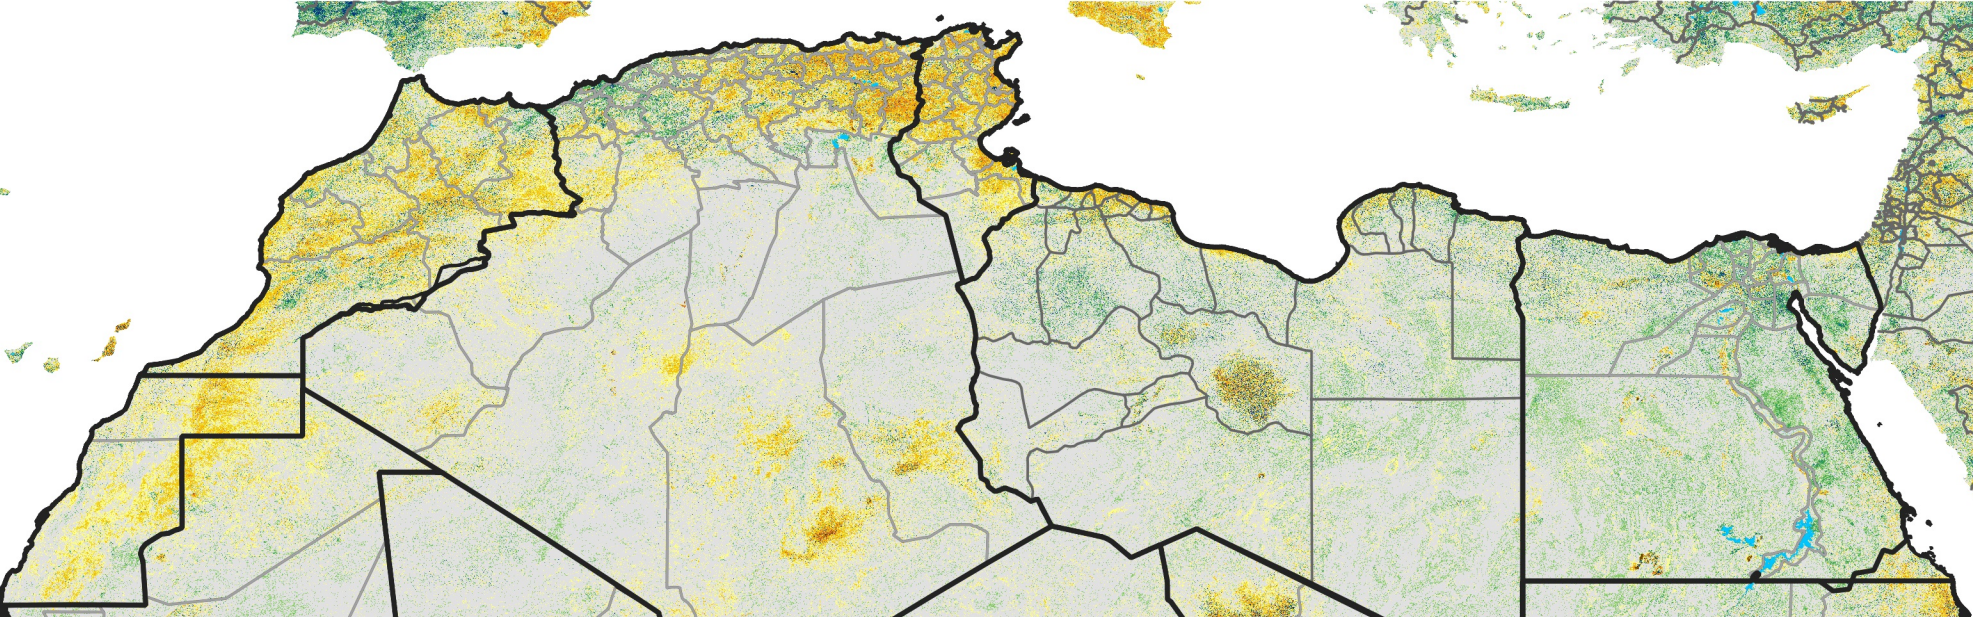

North Africa Percent of Mean NDVI

2014 / Mean (2012 - 2021)
Period 57 / Oct 06 - 15, 2014

Percent of Normal