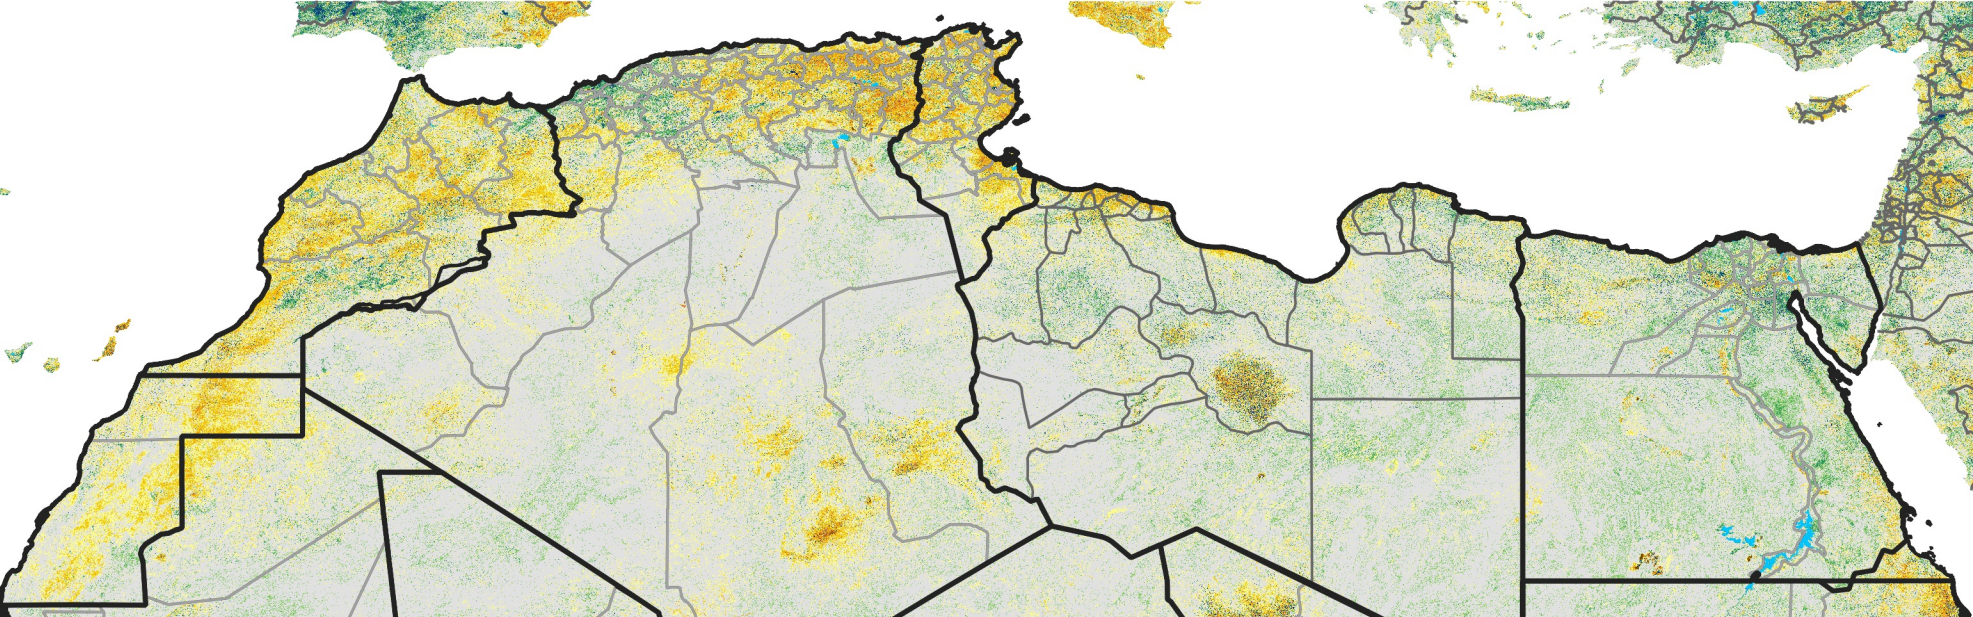

North Africa Percent of Mean NDVI

2014 / Mean (2012 - 2021)
Period 58 / Oct 11 - 20, 2014

Percent of Normal