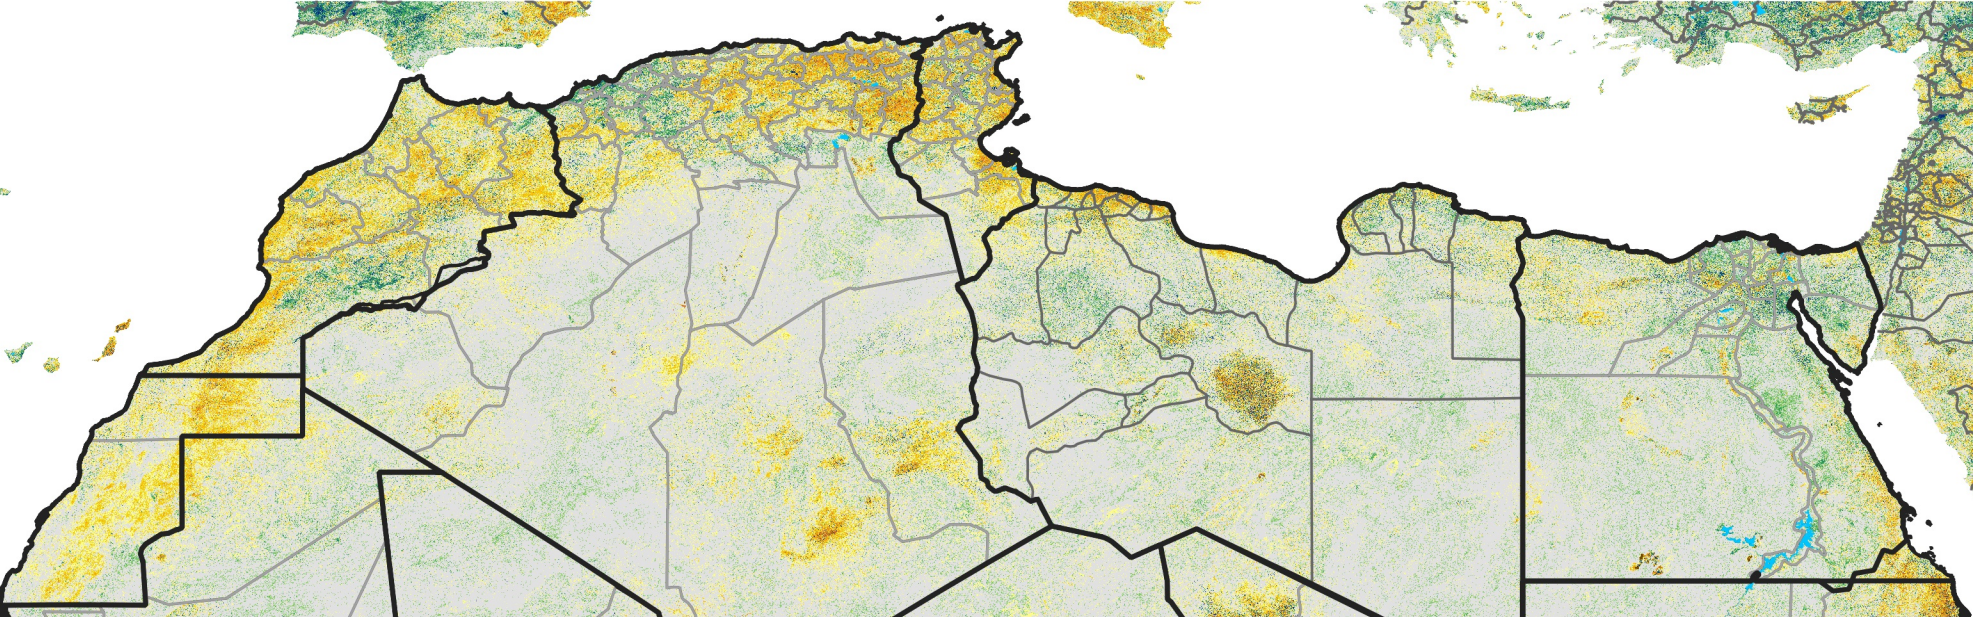

North Africa Percent of Mean NDVI

2014 / Mean (2012 - 2021)
Period 59 / Oct 16 - 25, 2014

Percent of Normal