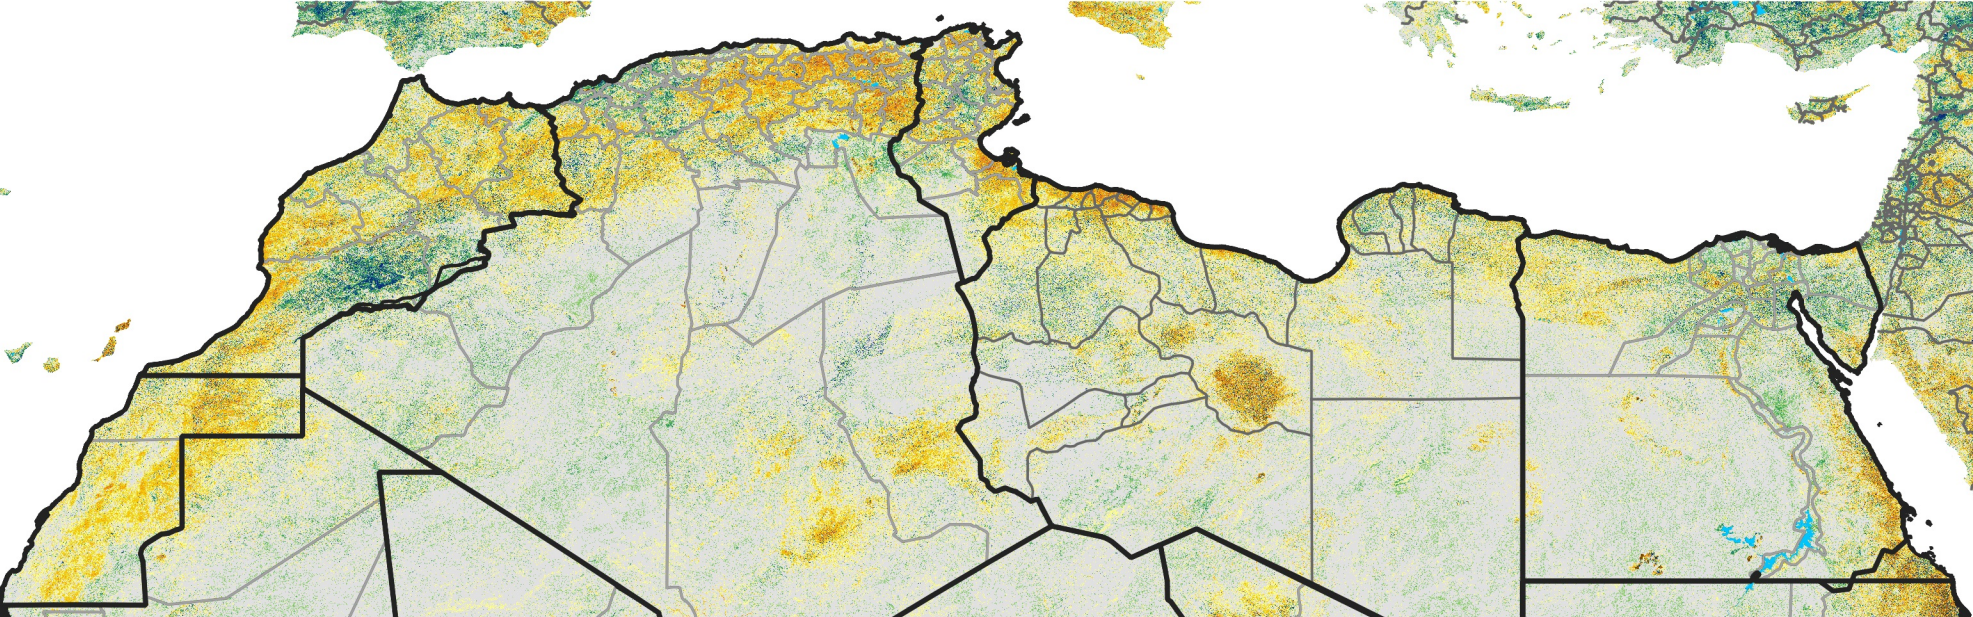

North Africa Percent of Mean NDVI

2014 / Mean (2012 - 2021)
Period 62 / Nov 01 - 10, 2014

Percent of Normal