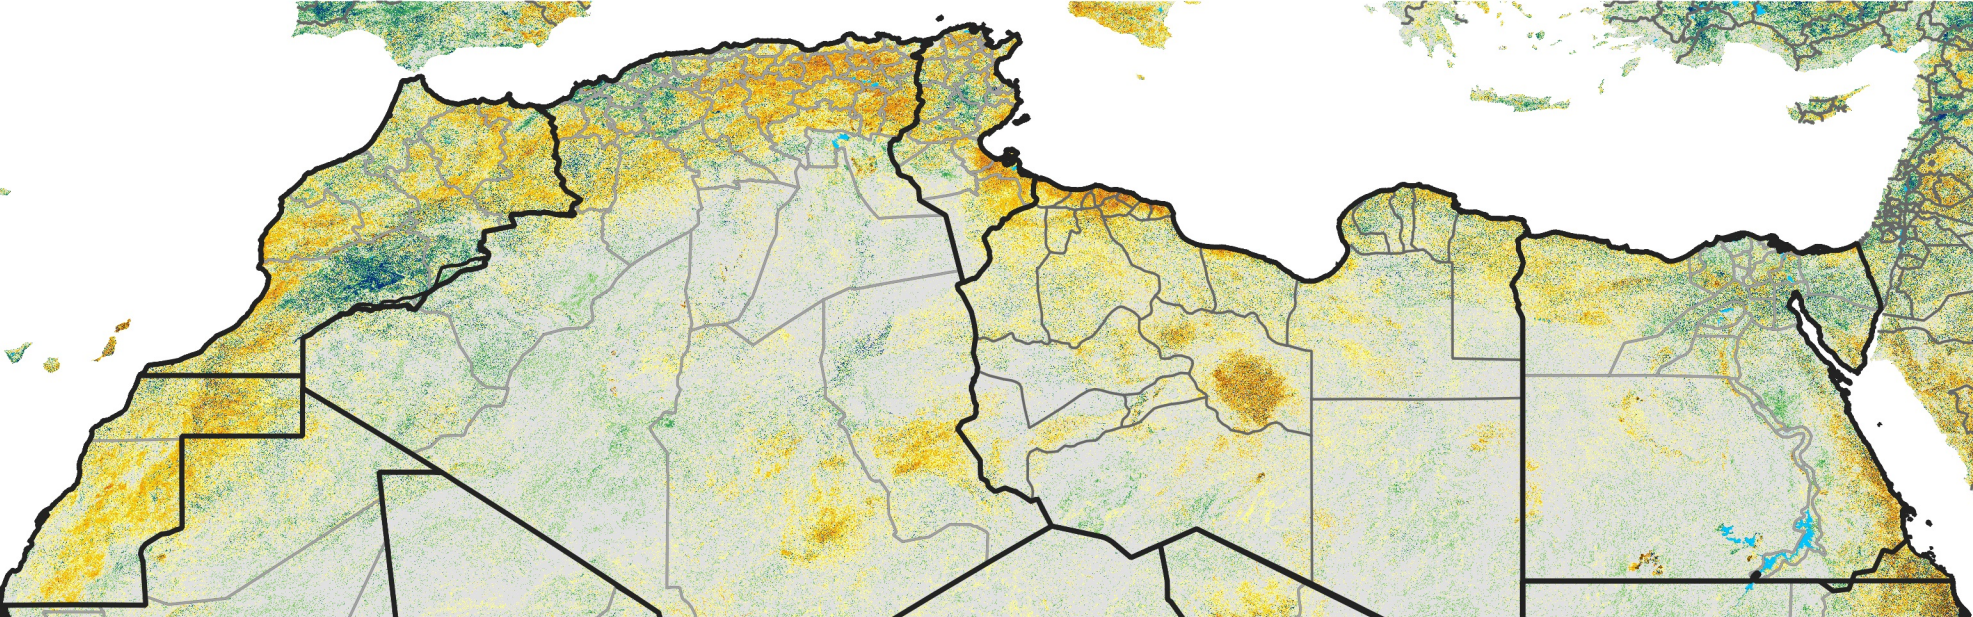

North Africa Percent of Mean NDVI

2014 / Mean (2012 - 2021)
Period 63 / Nov 06 - 15, 2014

Percent of Normal