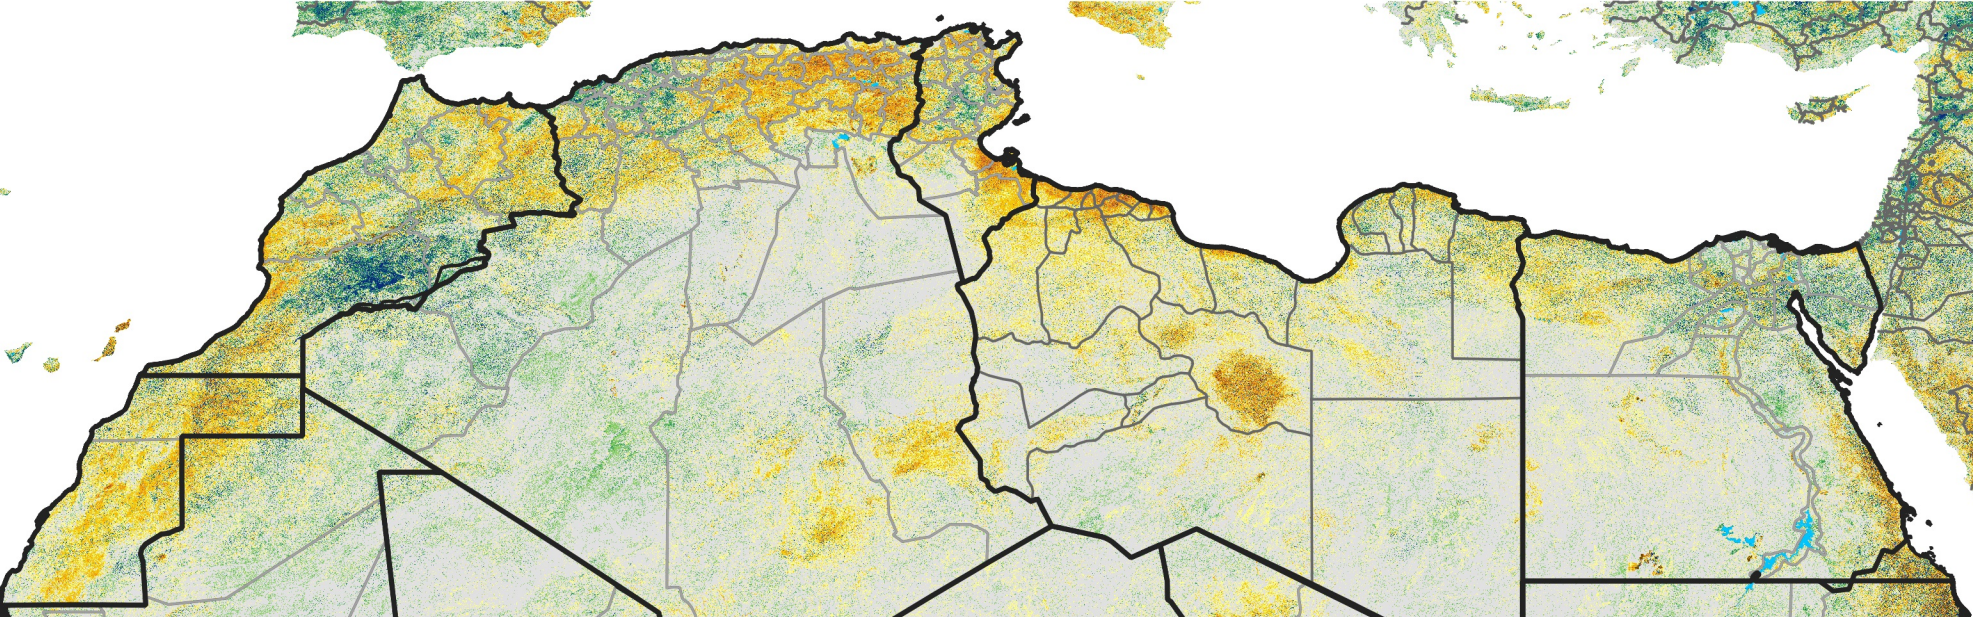

North Africa Percent of Mean NDVI

2014 / Mean (2012 - 2021)
Period 64 / Nov 11 - 20, 2014

Percent of Normal