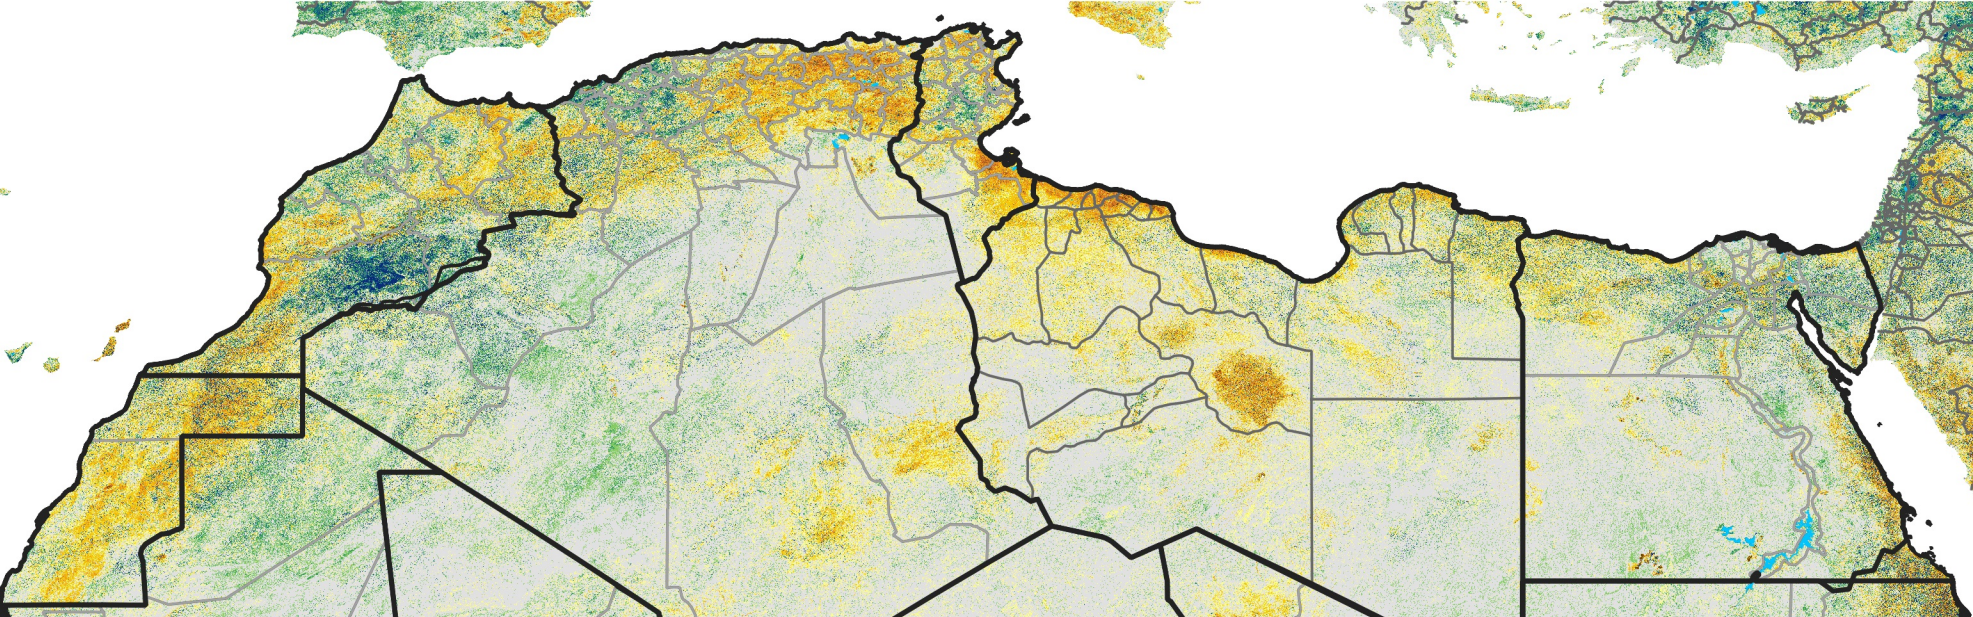

North Africa Percent of Mean NDVI

2014 / Mean (2012 - 2021)
Period 65 / Nov 16 - 25, 2014

Percent of Normal