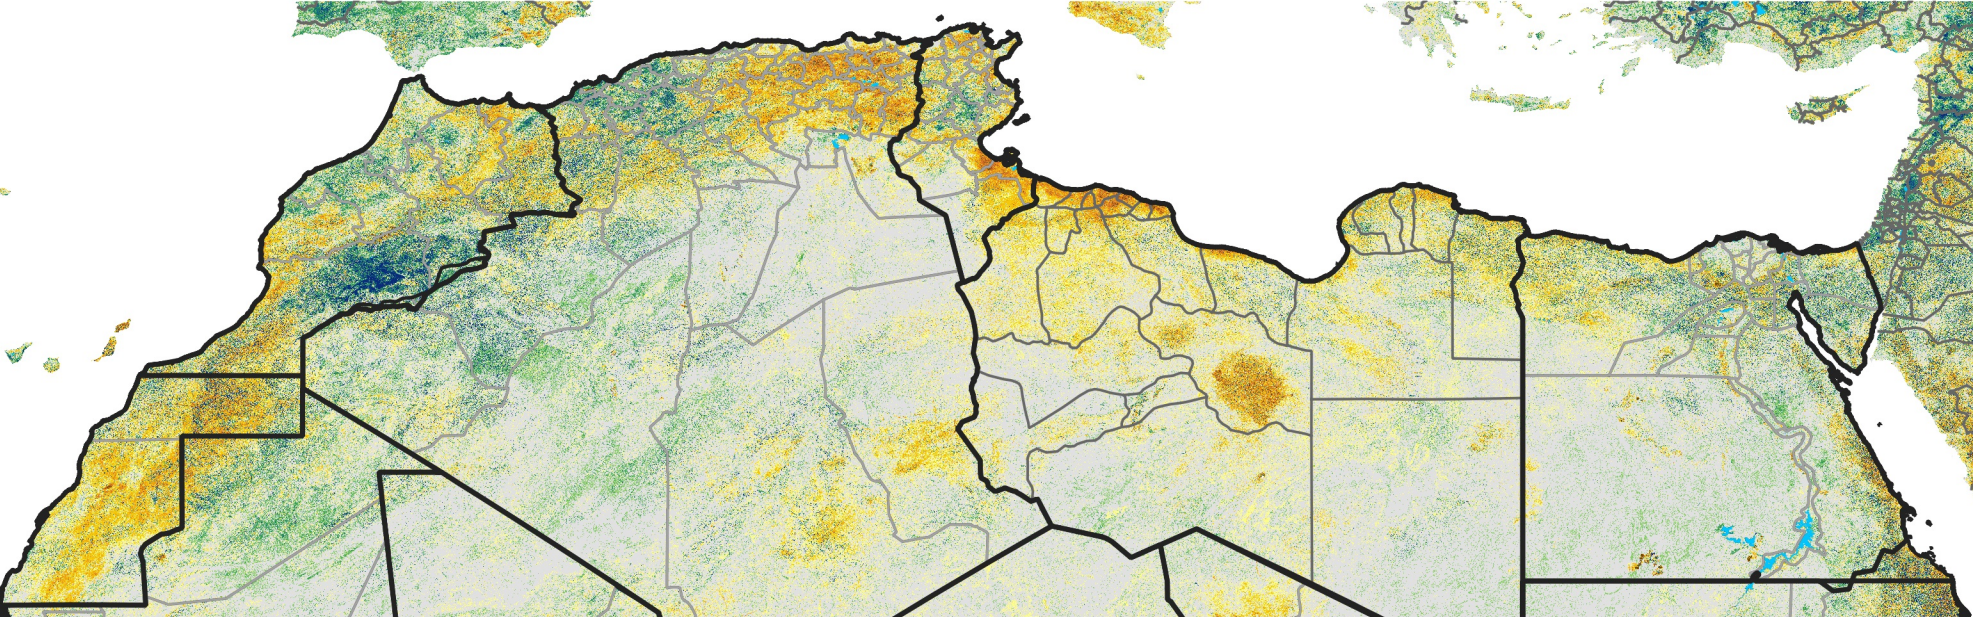

North Africa Percent of Mean NDVI

2014 / Mean (2012 - 2021)
Period 66 / Nov 21 - 30, 2014

Percent of Normal