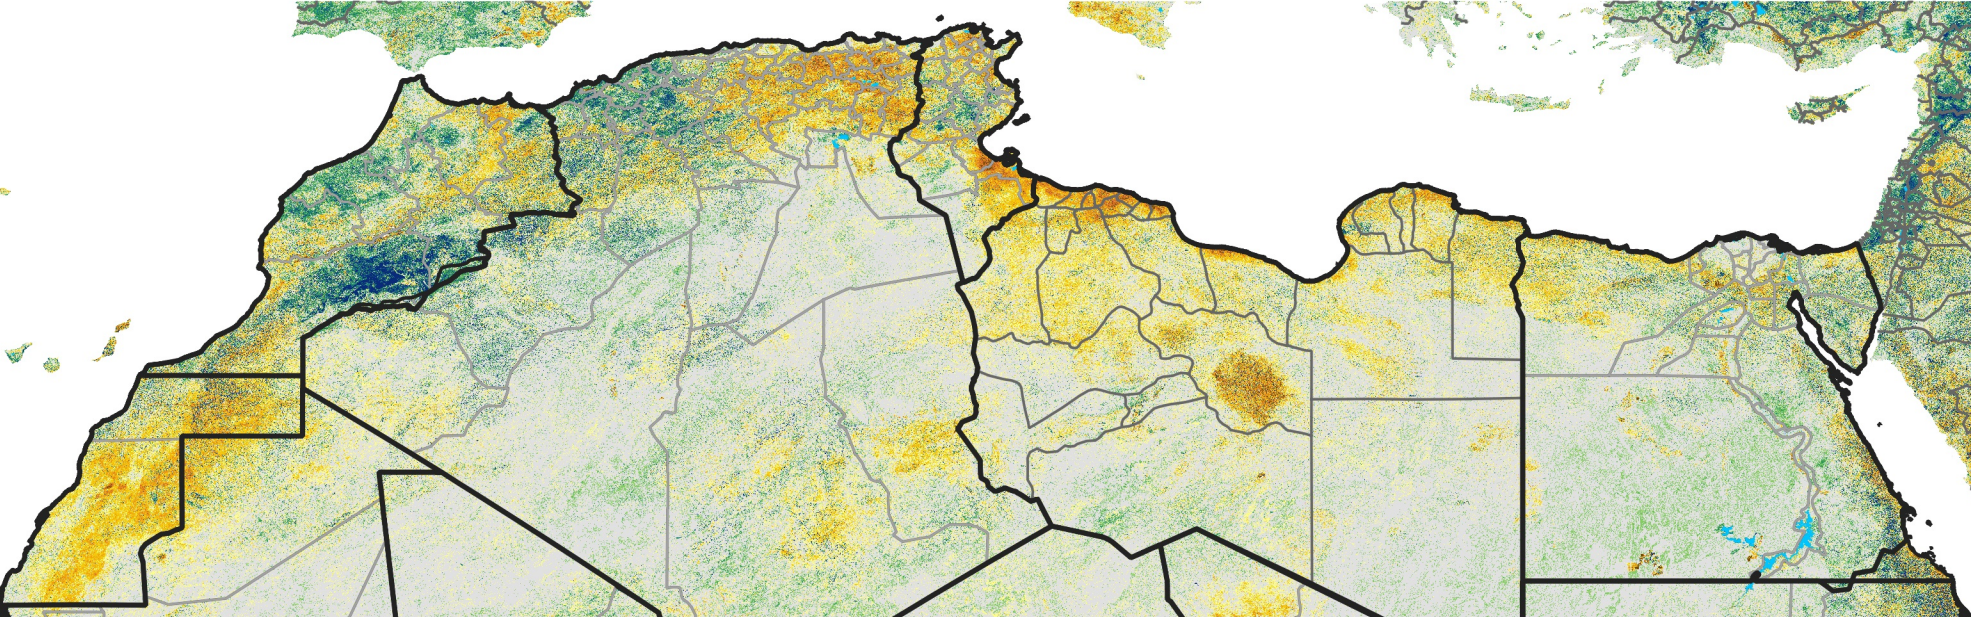

North Africa Percent of Mean NDVI

2014 / Mean (2012 - 2021)
Period 68 / Dec 01 - 10, 2014

Percent of Normal