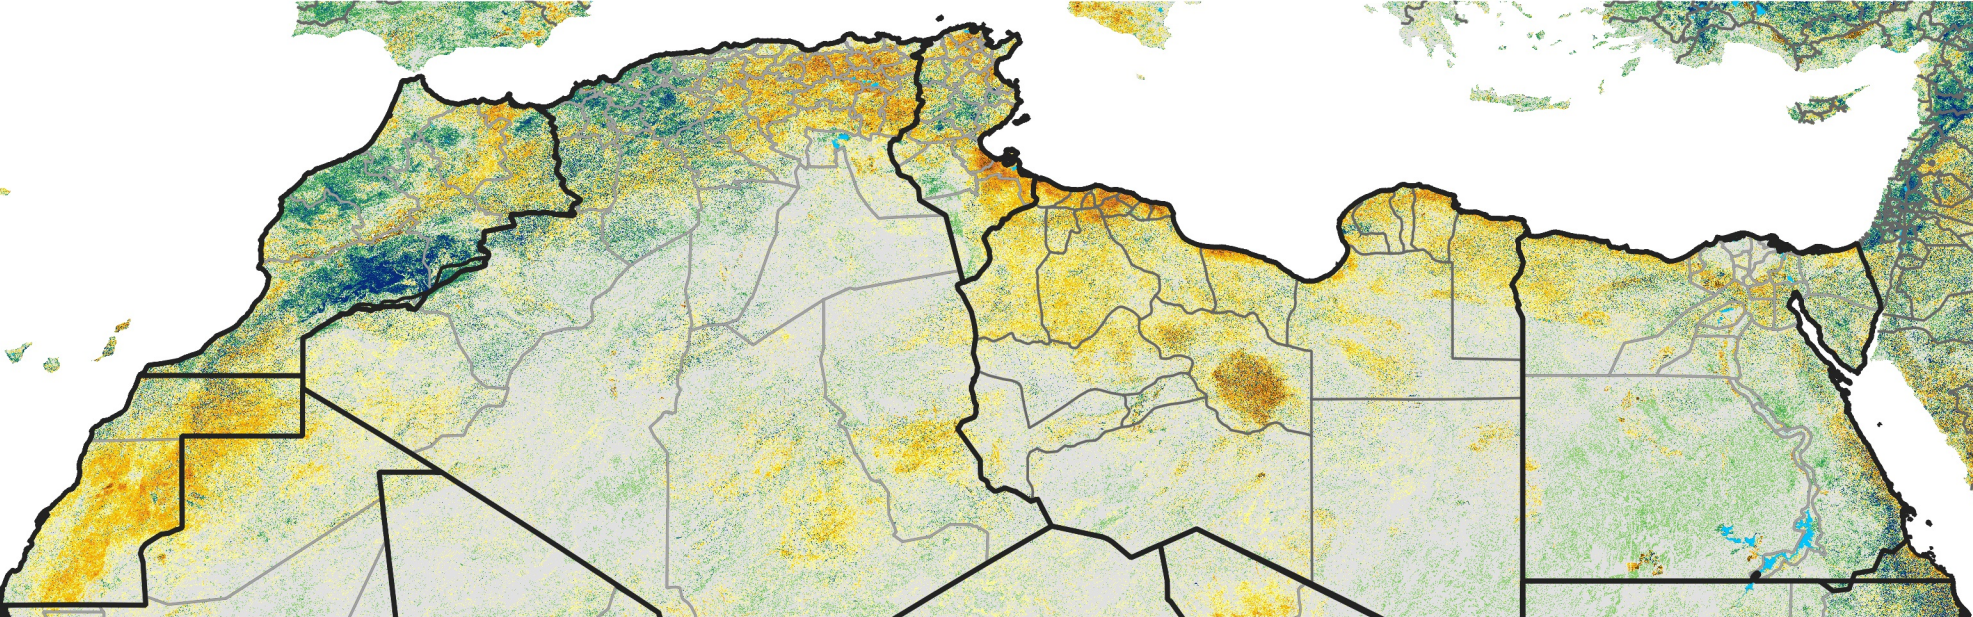

North Africa Percent of Mean NDVI

2014 / Mean (2012 - 2021)
Period 69 / Dec 06 - 15, 2014

Percent of Normal