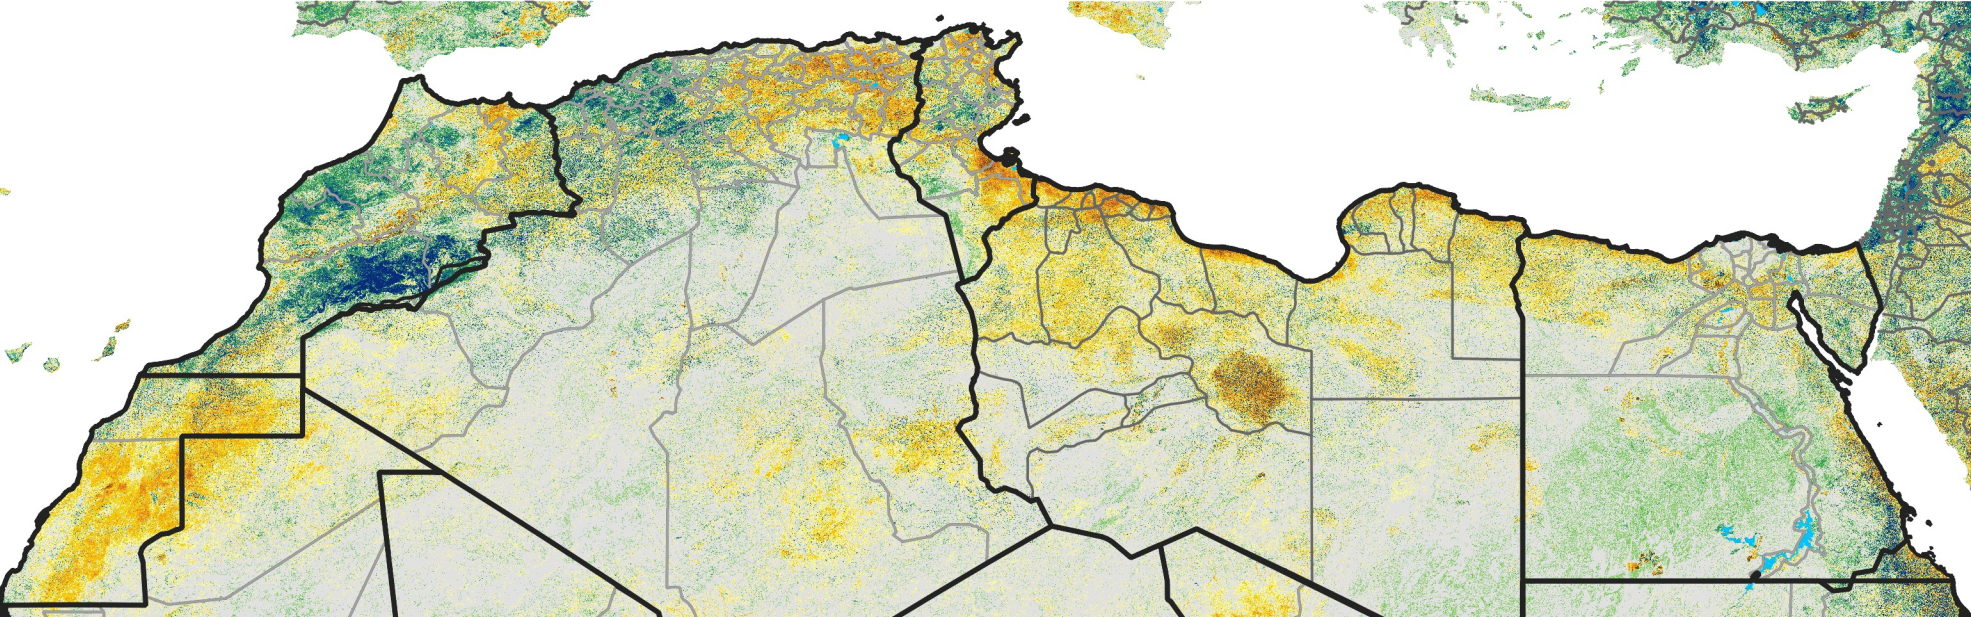

North Africa Percent of Mean NDVI

2014 / Mean (2012 - 2021)
Period 70 / Dec 11 - 20, 2014

Percent of Normal