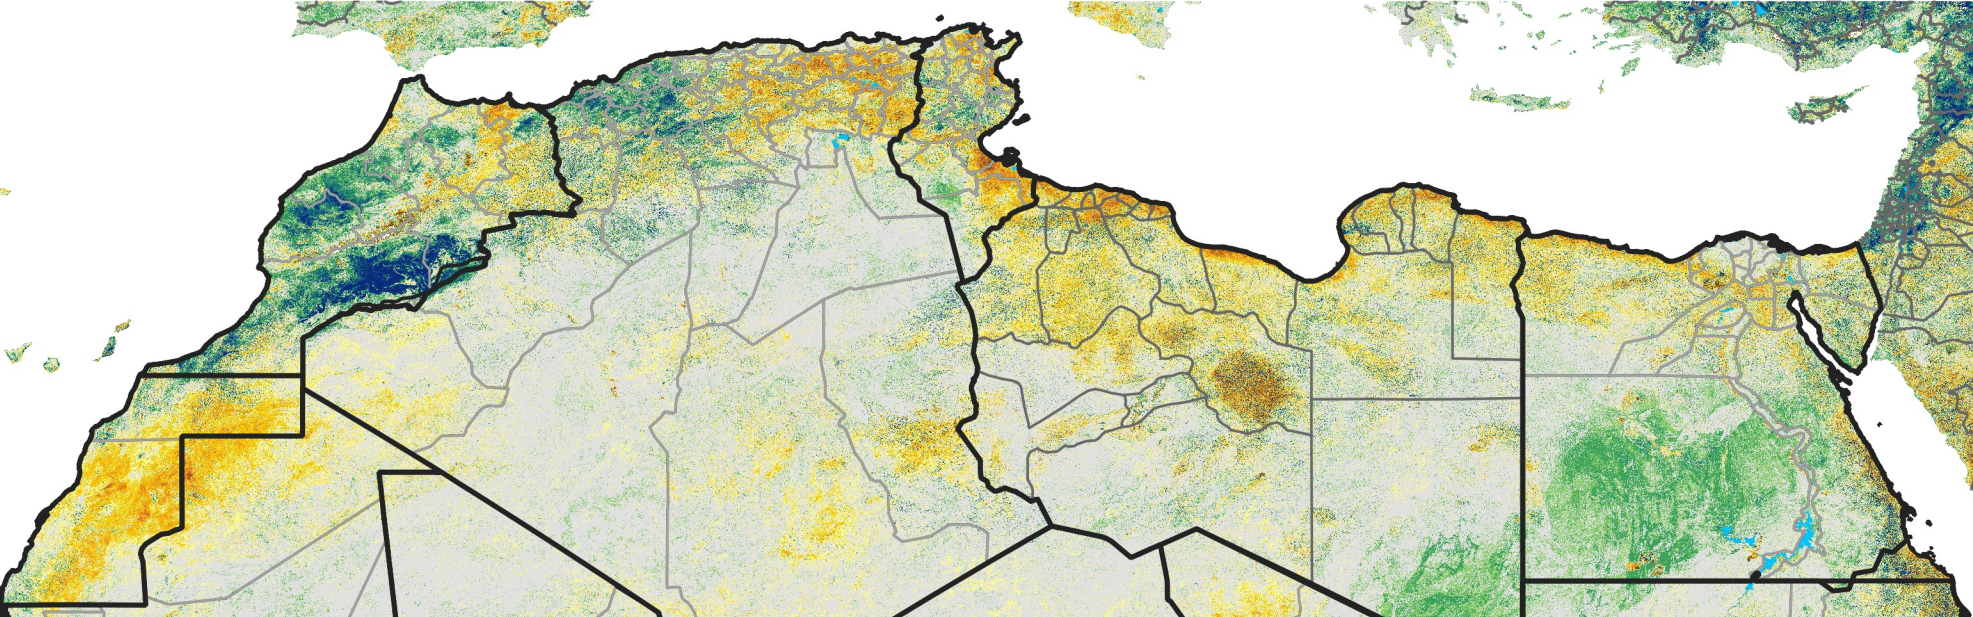

North Africa Percent of Mean NDVI

2014 / Mean (2012 - 2021)
Period 72 / Dec 21 - 31, 2014

Percent of Normal