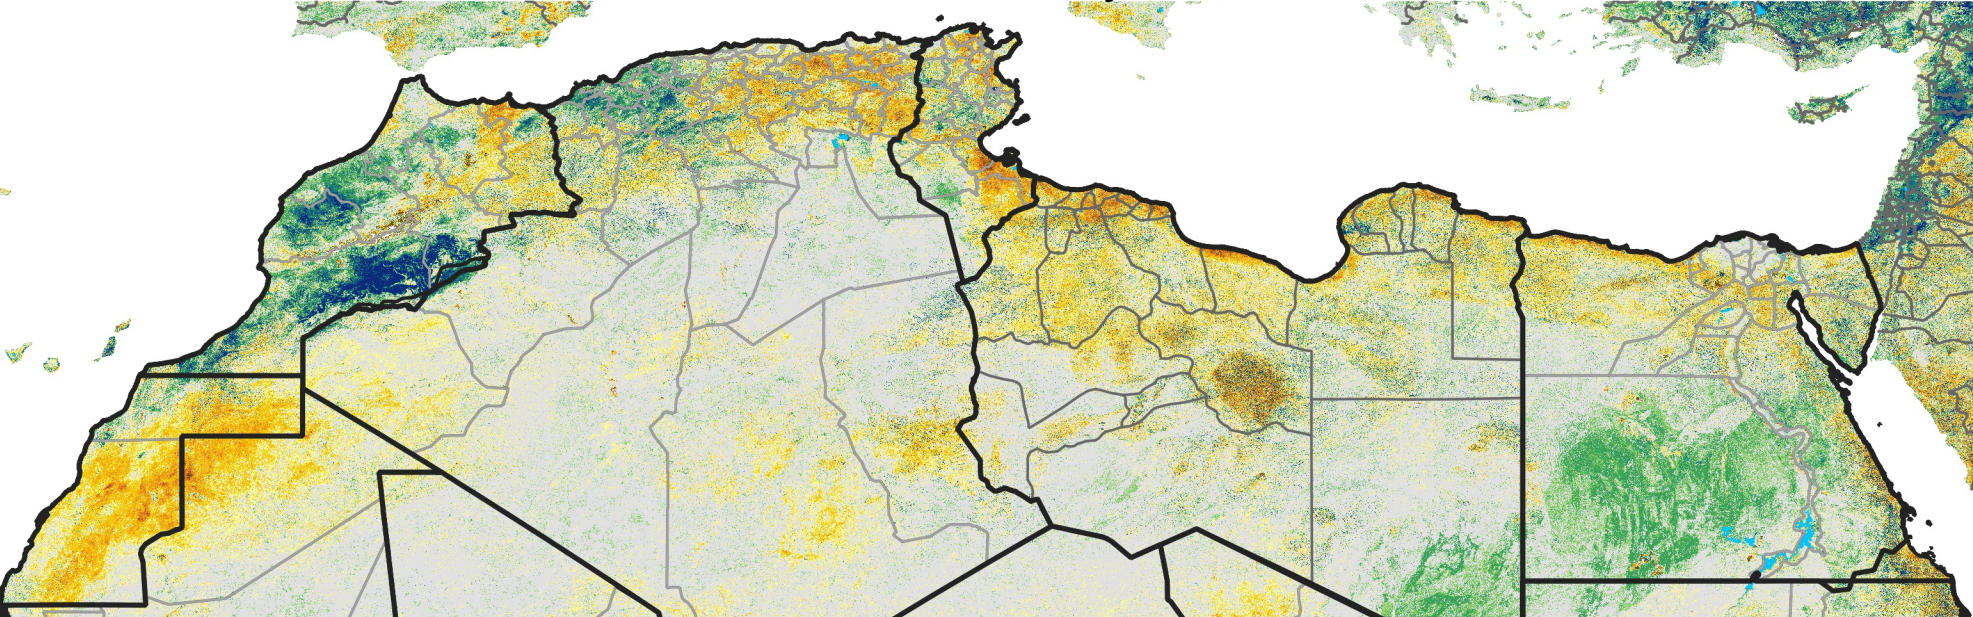

North Africa Percent of Mean NDVI

2015 / Mean (2012 - 2021)
Period 01 / Dec 26, 2014 - Jan 05, 2015

Percent of Normal