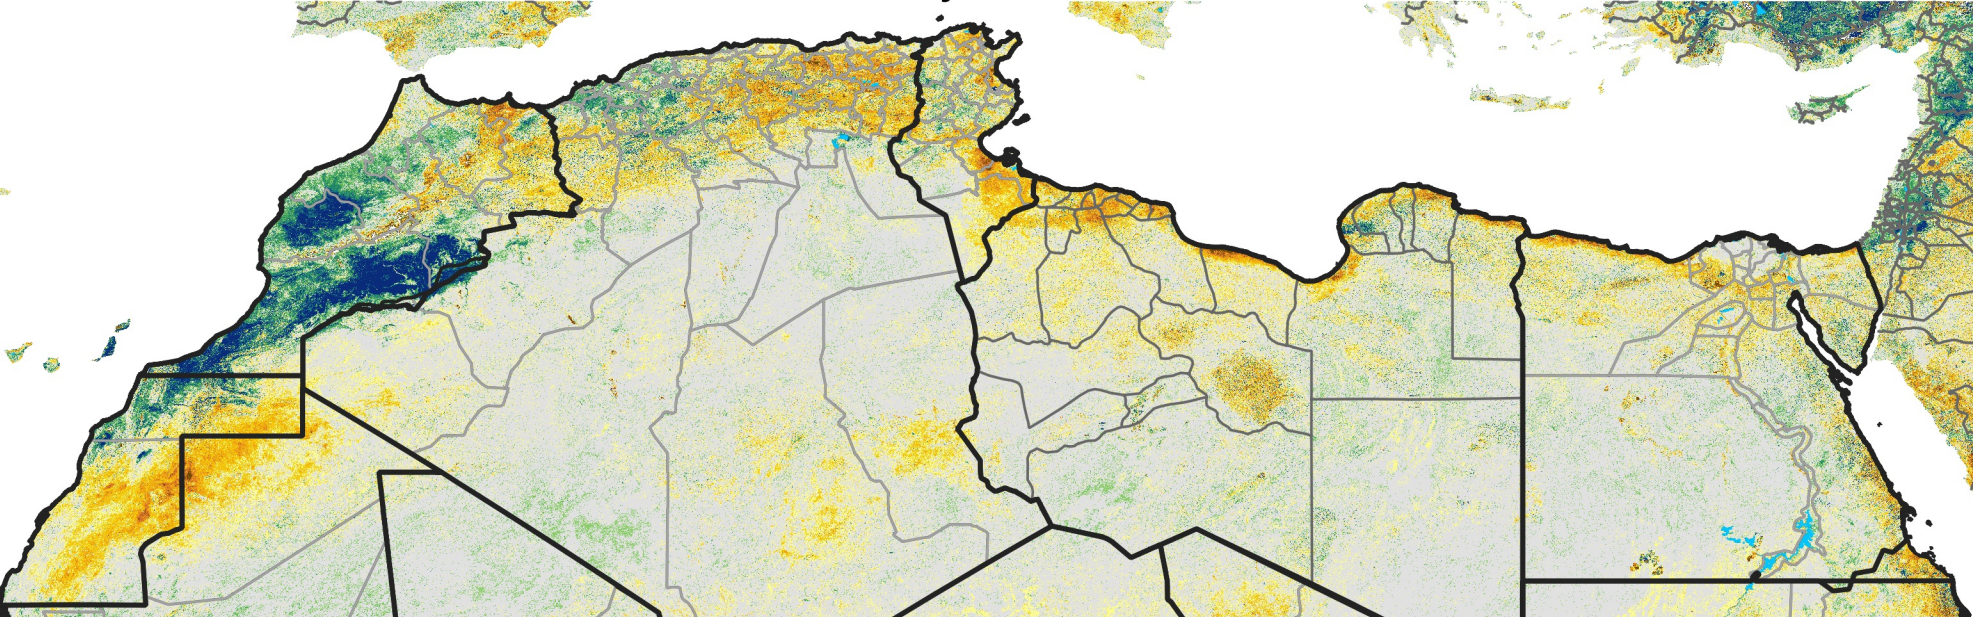

North Africa Percent of Mean NDVI

2015 / Mean (2012 - 2021)

Period 06 / Jan 21 - 31, 2015

Percent of Normal