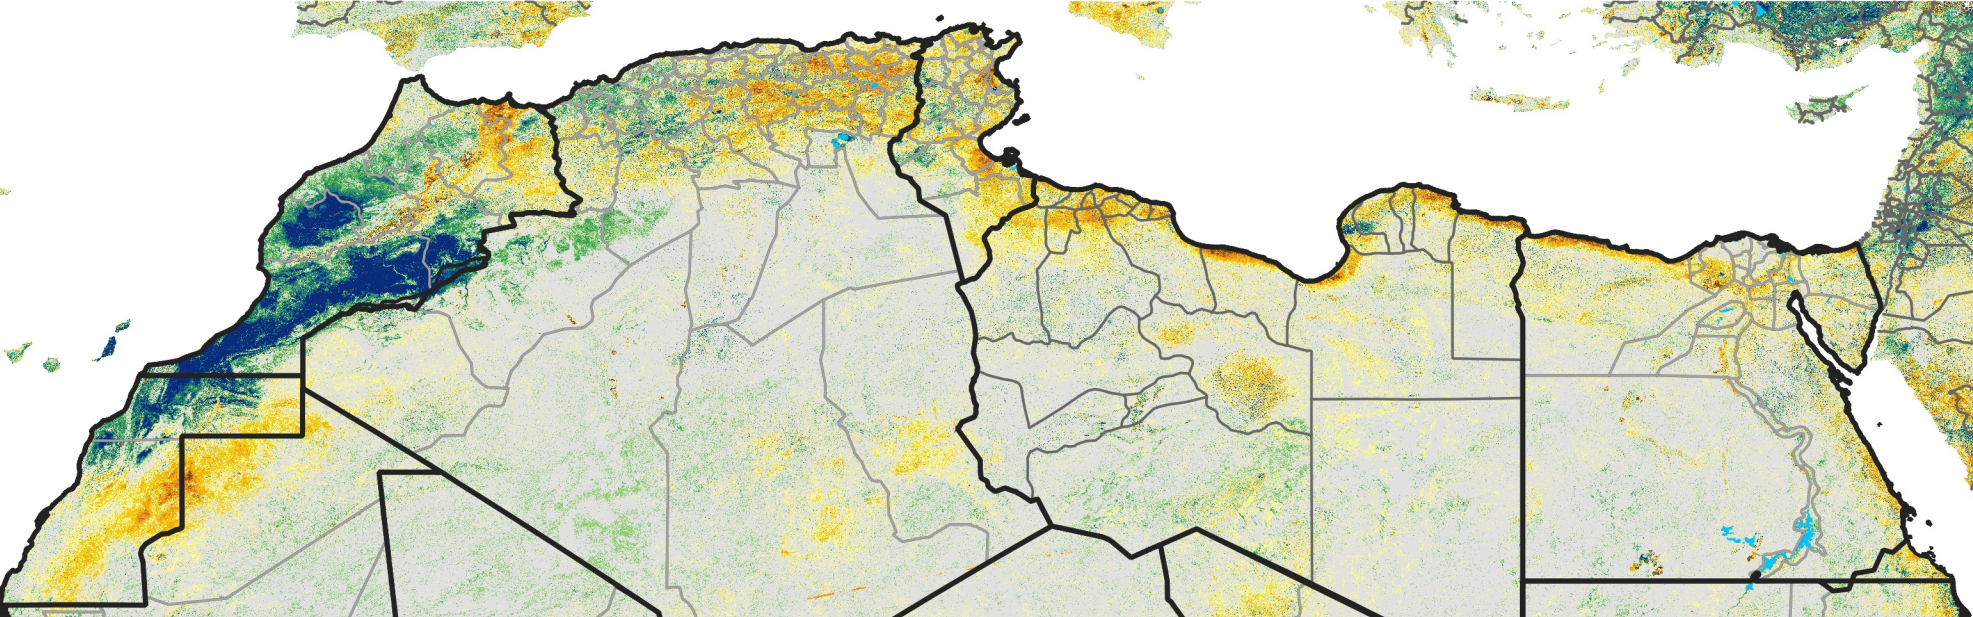

North Africa Percent of Mean NDVI

2015 / Mean (2012 - 2021)
Period 11 / Feb 16 - 25, 2015

Percent of Normal