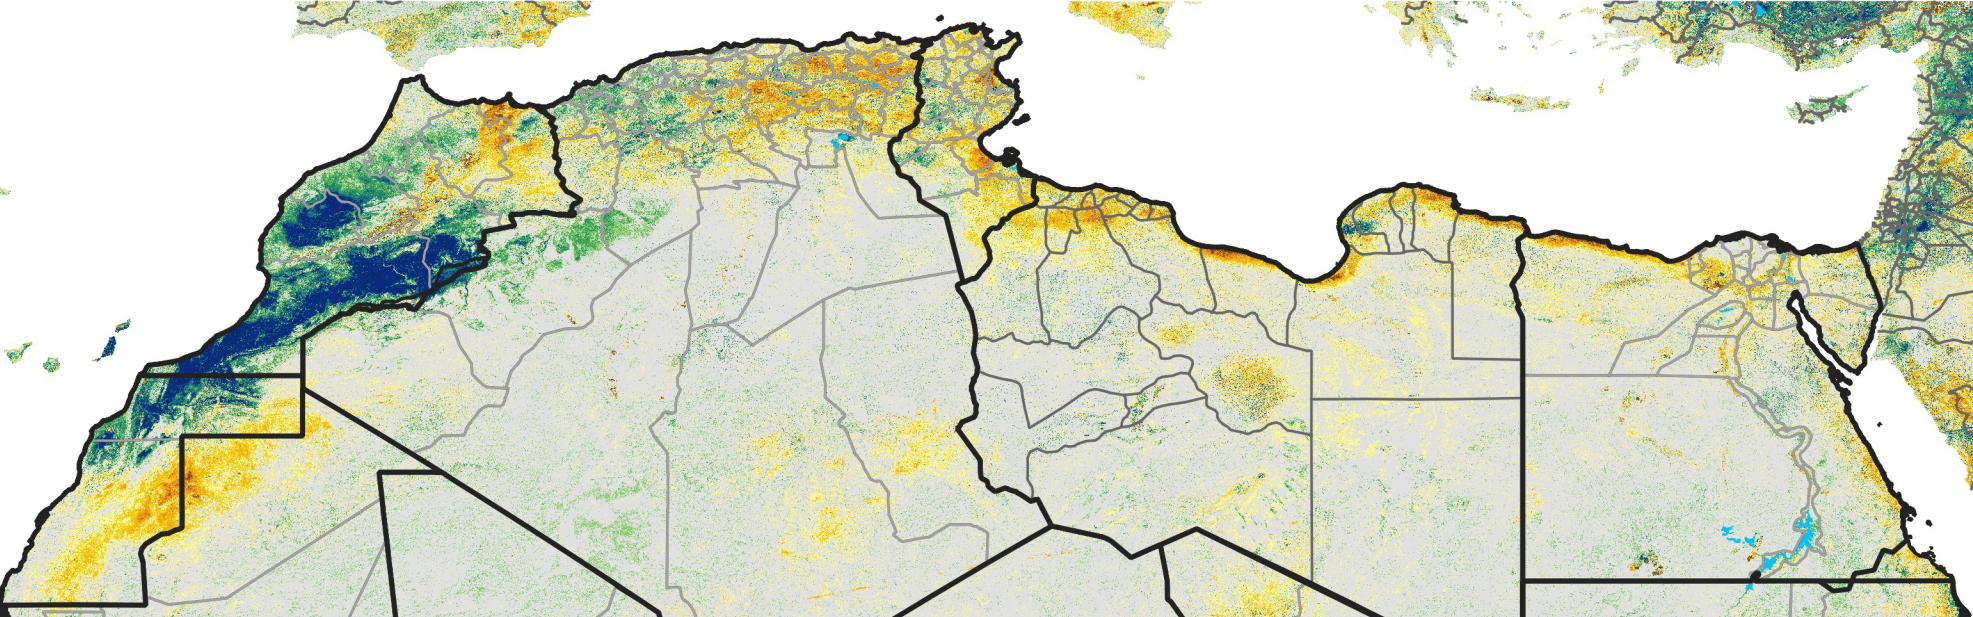

North Africa Percent of Mean NDVI

2015 / Mean (2012 - 2021)
Period 12 / Feb 21 - 28, 2015

Percent of Normal