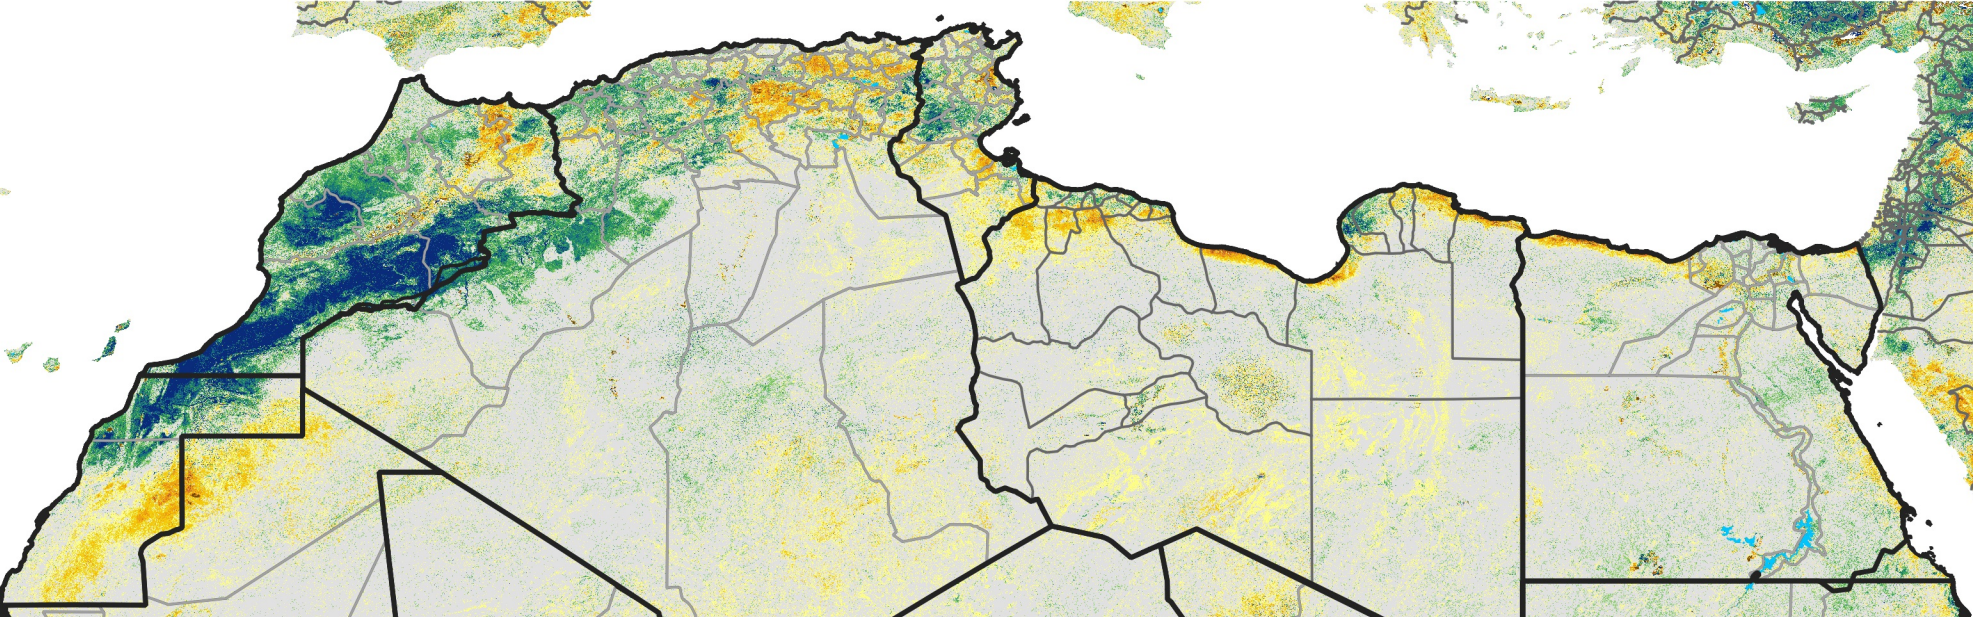

North Africa Percent of Mean NDVI

2015 / Mean (2012 - 2021)
Period 17 / Mar 16 - 25, 2015

Percent of Normal