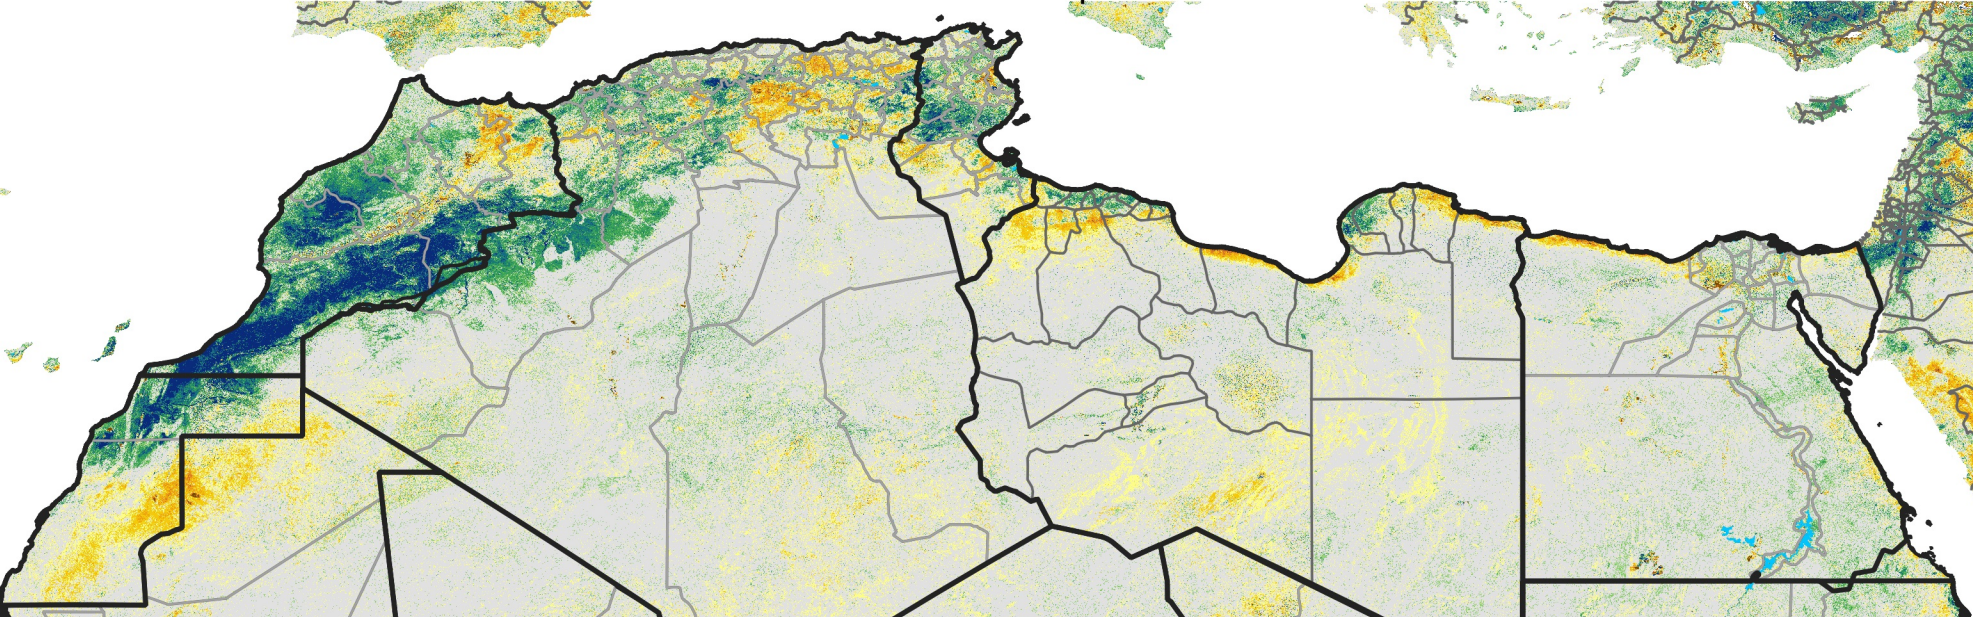

North Africa Percent of Mean NDVI

2015 / Mean (2012 - 2021)
Period 19 / Mar 26 - Apr 05, 2015

Percent of Normal