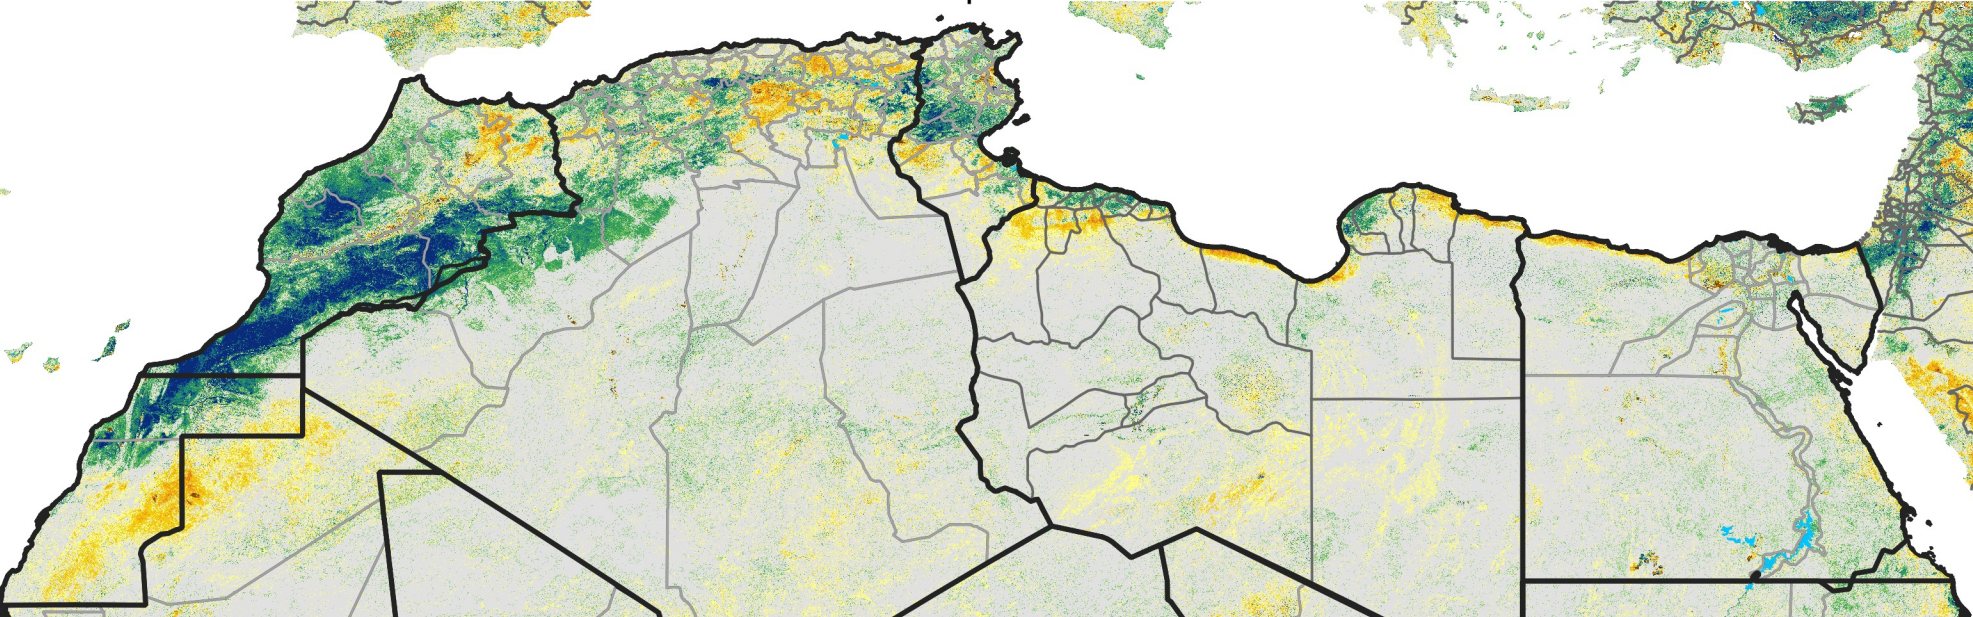

North Africa Percent of Mean NDVI

2015 / Mean (2012 - 2021)
Period 20 / Apr 01 - 10, 2015

Percent of Normal