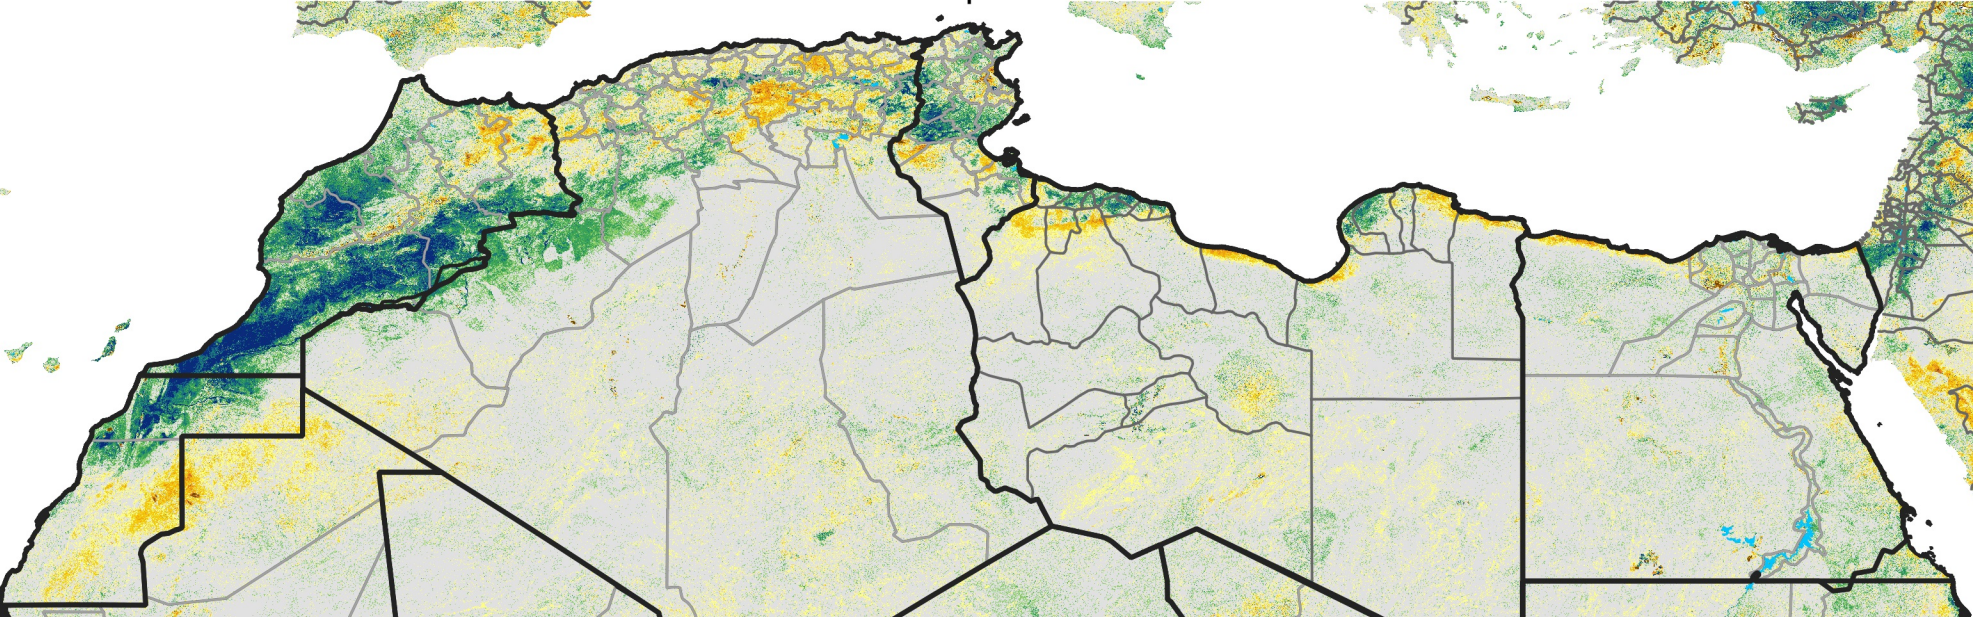

North Africa Percent of Mean NDVI

2015 / Mean (2012 - 2021)
Period 22 / Apr 11 - 20, 2015

Percent of Normal