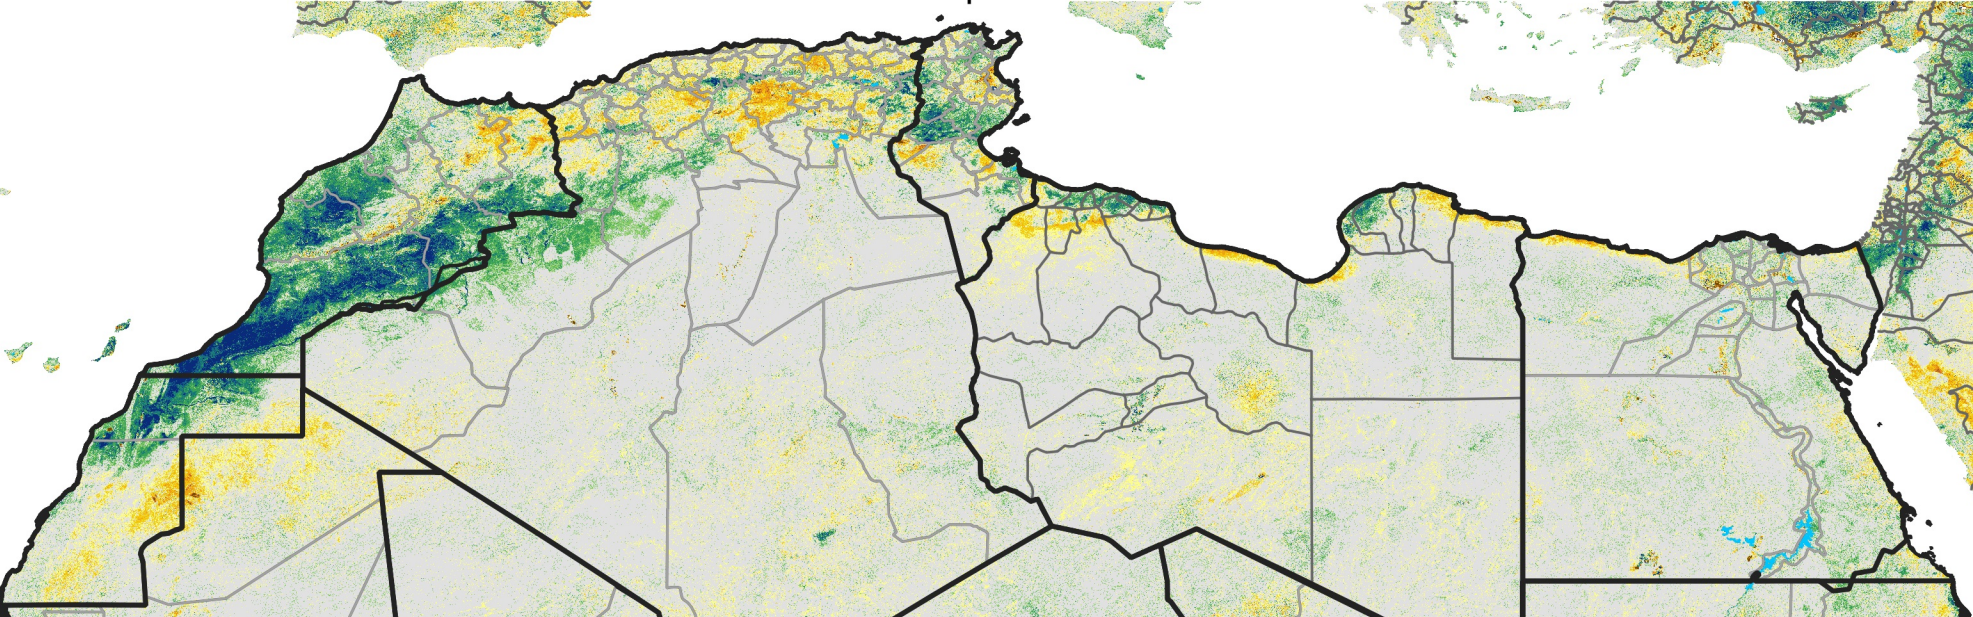

North Africa Percent of Mean NDVI

2015 / Mean (2012 - 2021)
Period 23 / Apr 16 - 25, 2015

Percent of Normal