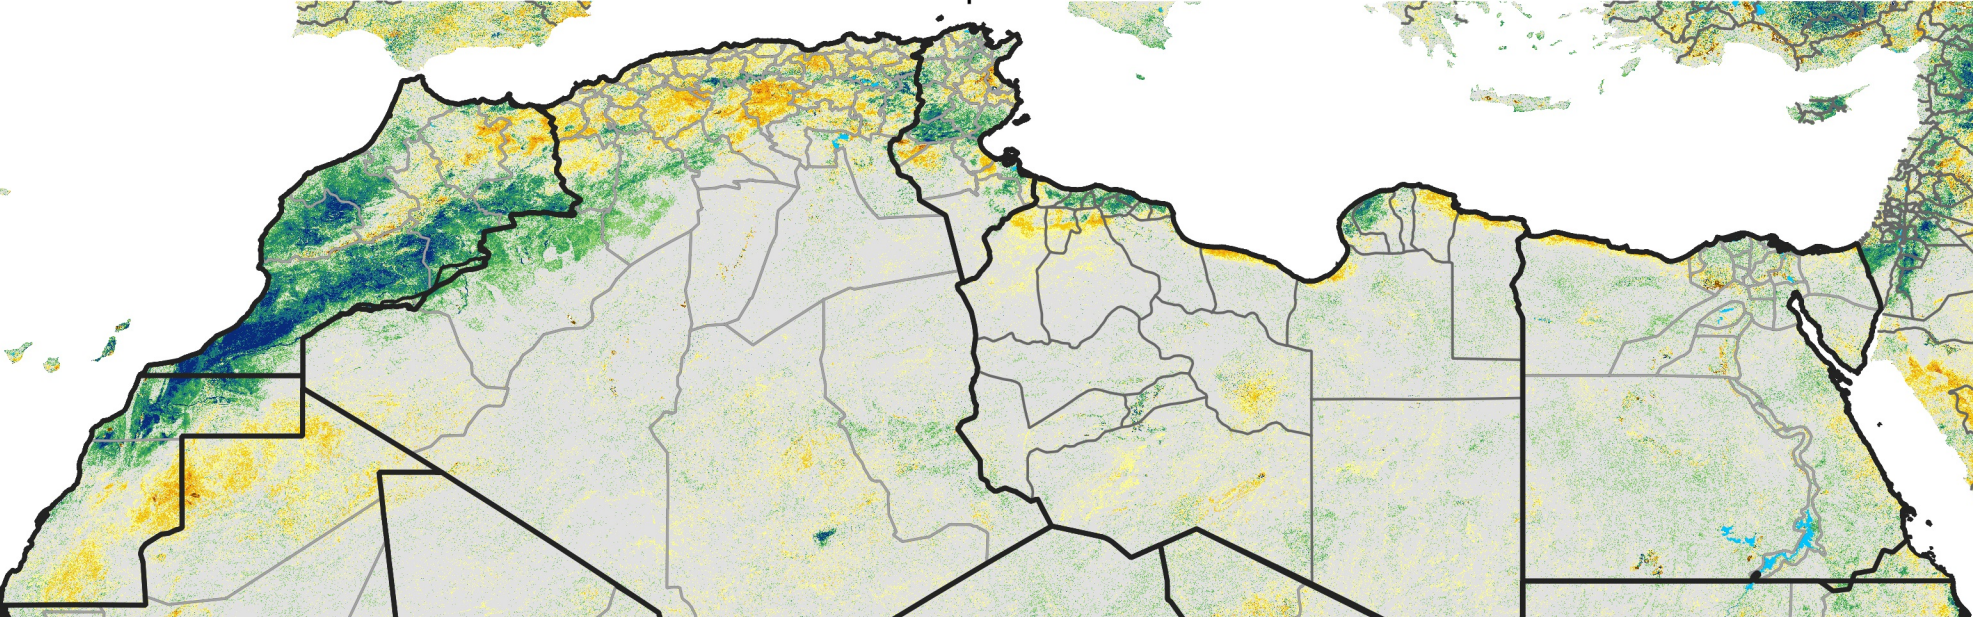

North Africa Percent of Mean NDVI

2015 / Mean (2012 - 2021)
Period 24 / Apr 21 - 30, 2015

Percent of Normal