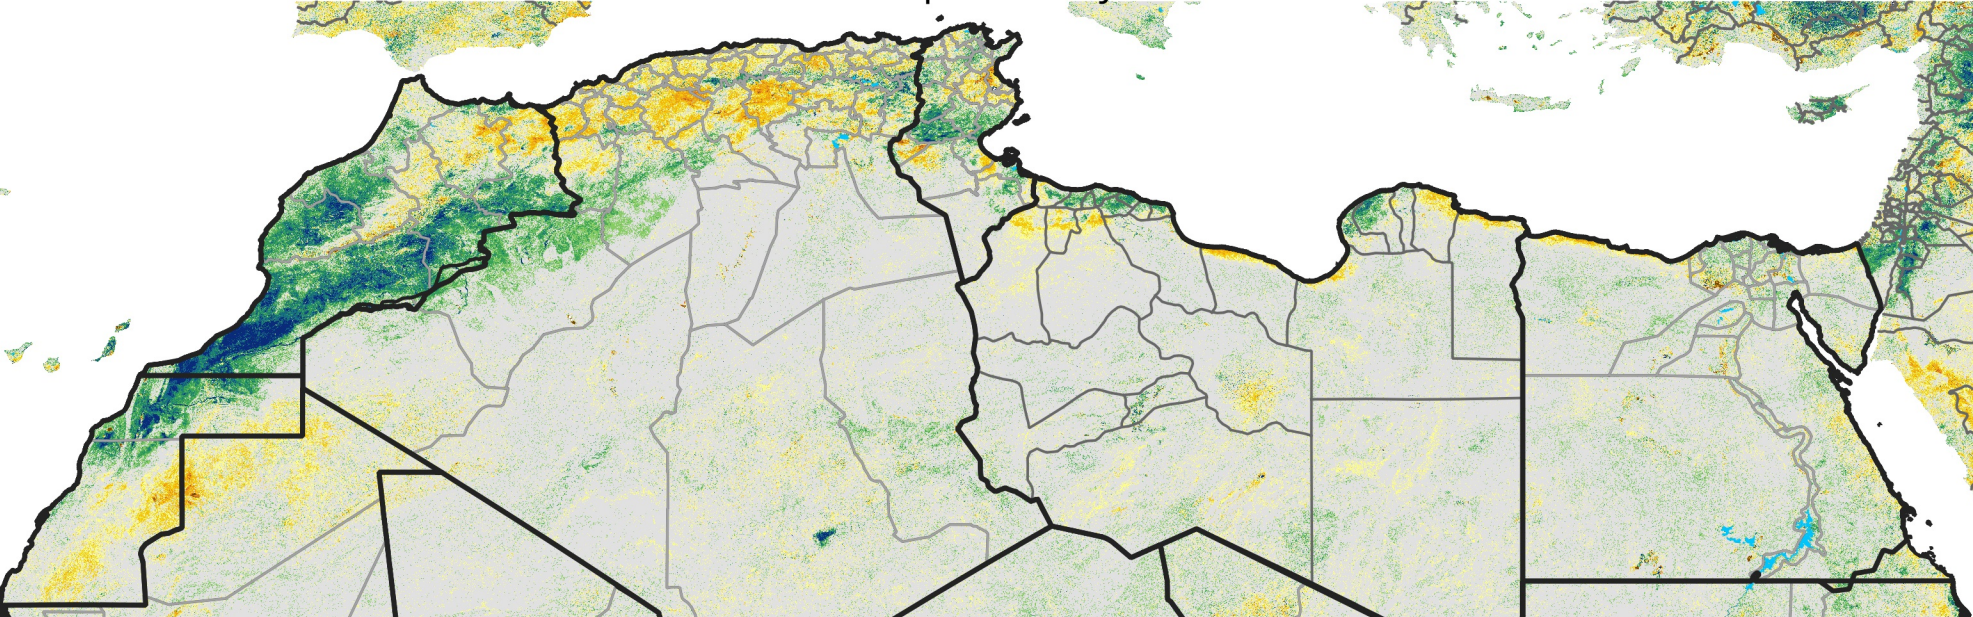

North Africa Percent of Mean NDVI

2015 / Mean (2012 - 2021)
Period 25 / Apr 26 - May 05, 2015

Percent of Normal