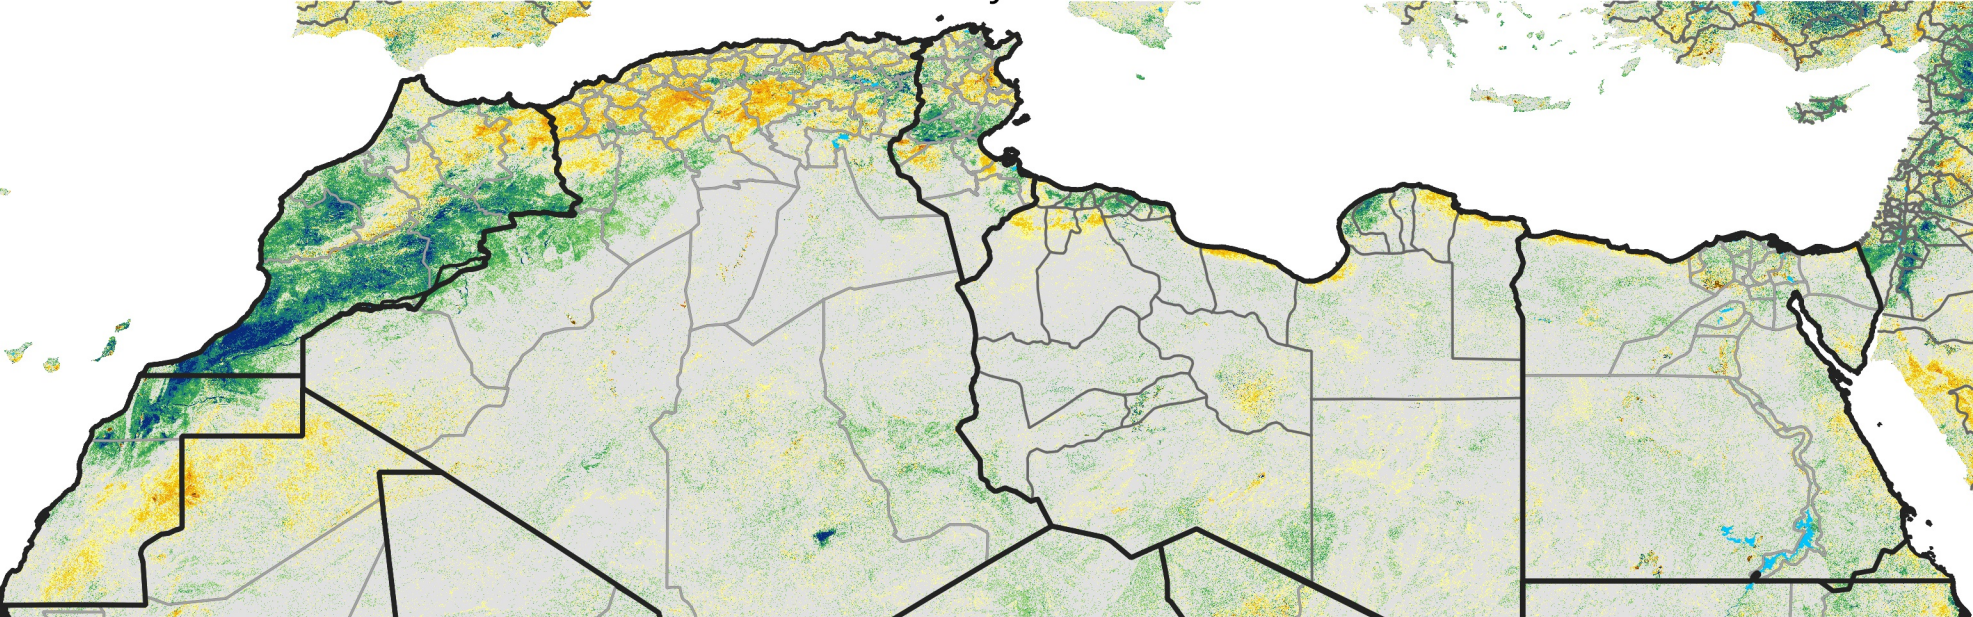

North Africa Percent of Mean NDVI

2015 / Mean (2012 - 2021)
Period 26 / May 01 - 10, 2015

Percent of Normal