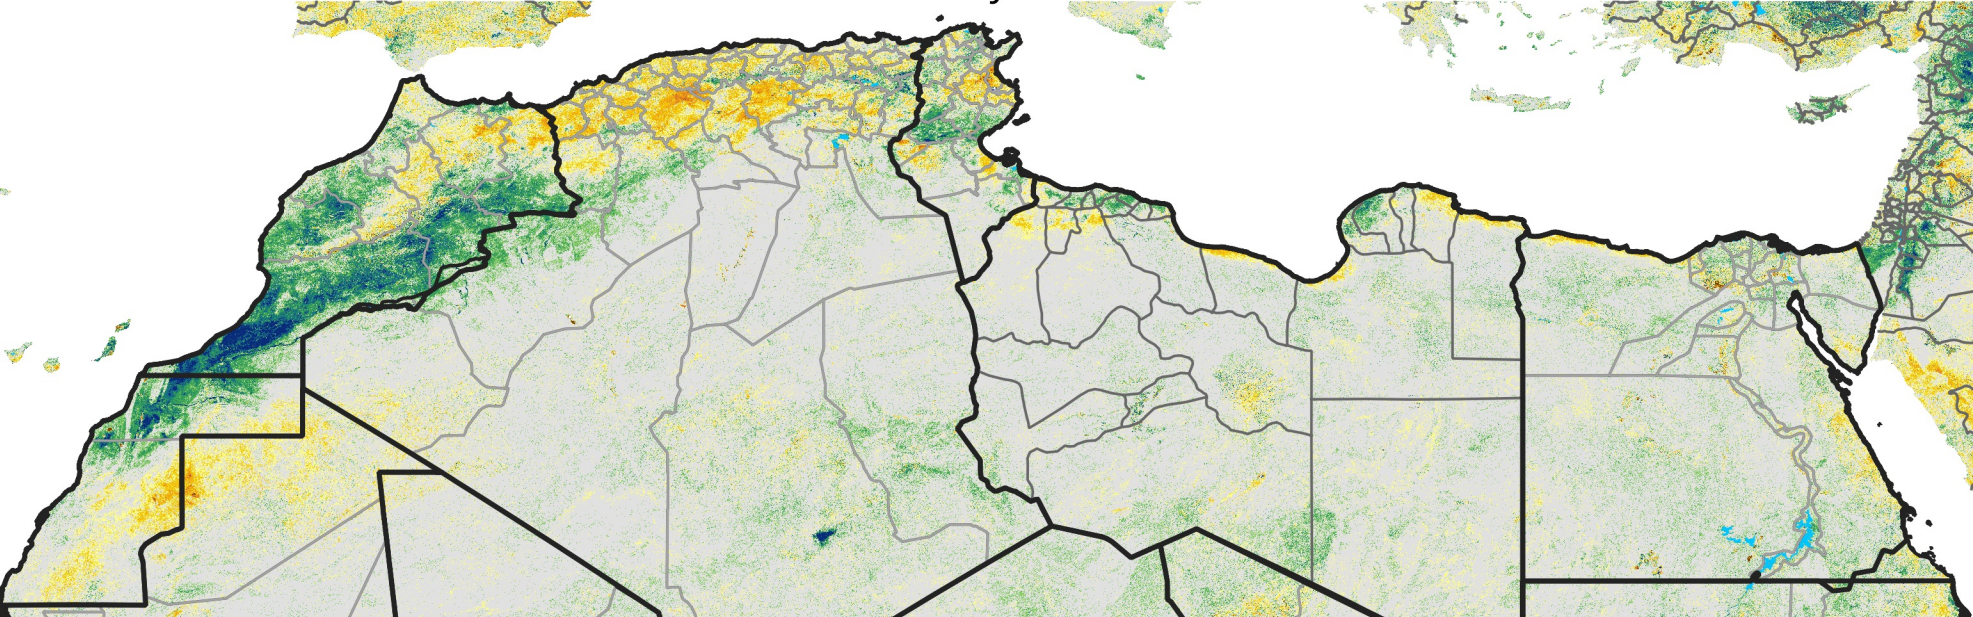

North Africa Percent of Mean NDVI

2015 / Mean (2012 - 2021)
Period 27 / May 06 - 15, 2015

Percent of Normal