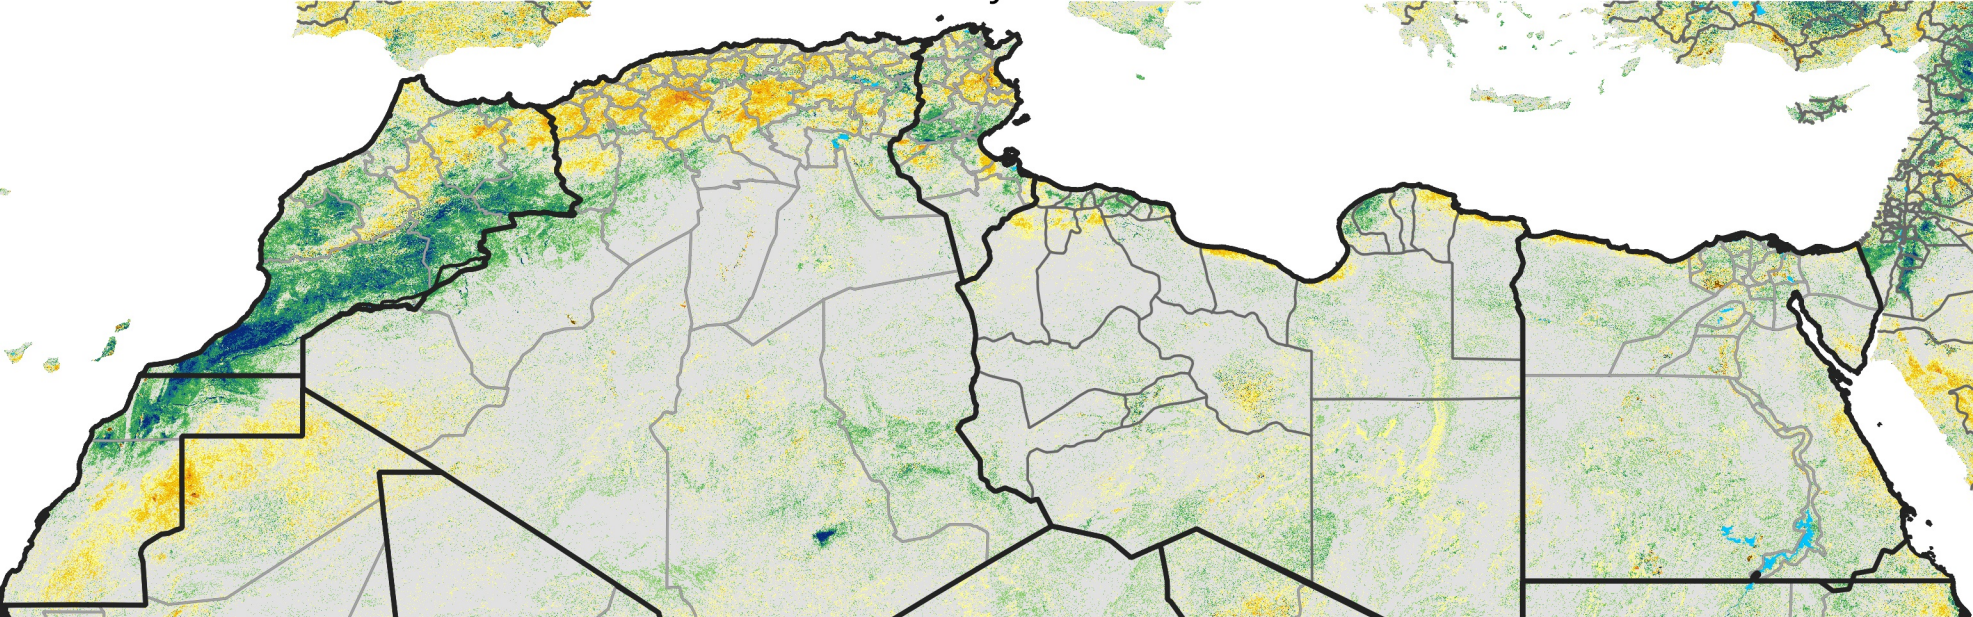

# North Africa Percent of Mean NDVI

2015 / Mean (2012 - 2021)  
Period 28 / May 11 - 20, 2015