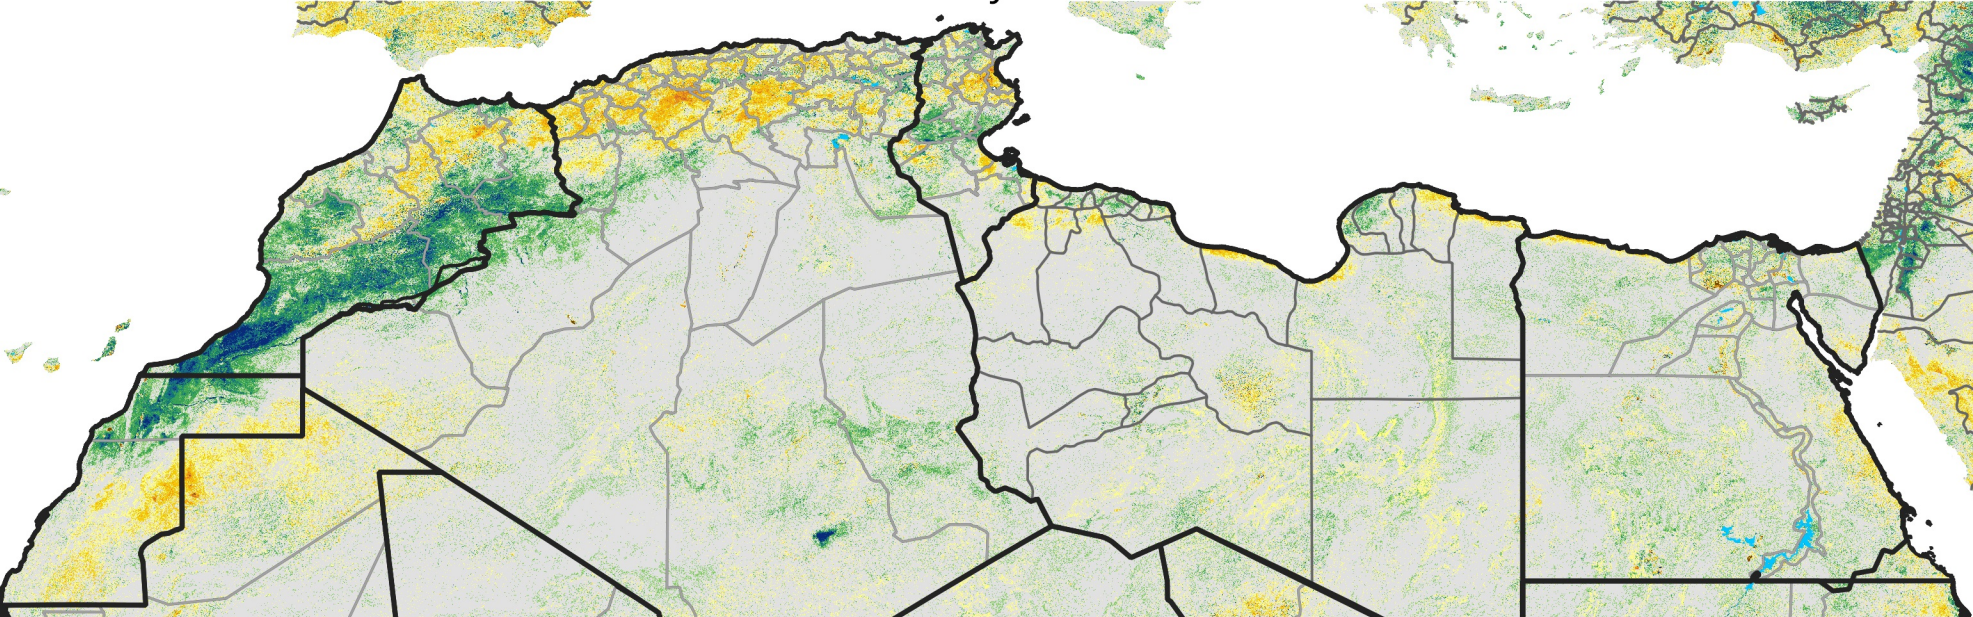

# North Africa Percent of Mean NDVI

2015 / Mean (2012 - 2021)  
Period 29 / May 16 - 25, 2015