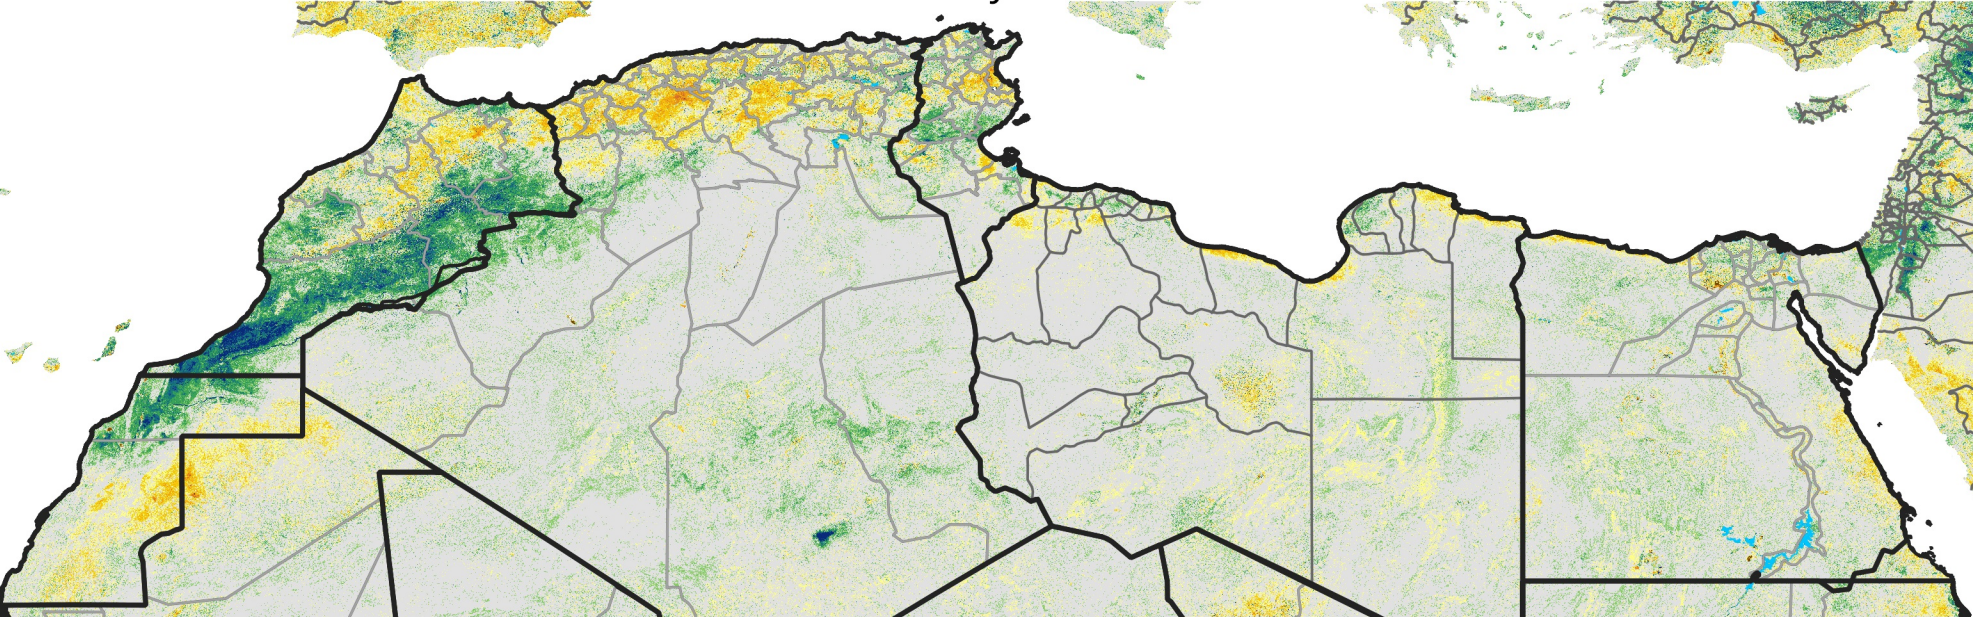

# North Africa Percent of Mean NDVI

2015 / Mean (2012 - 2021)  
Period 30 / May 21 - 31, 2015