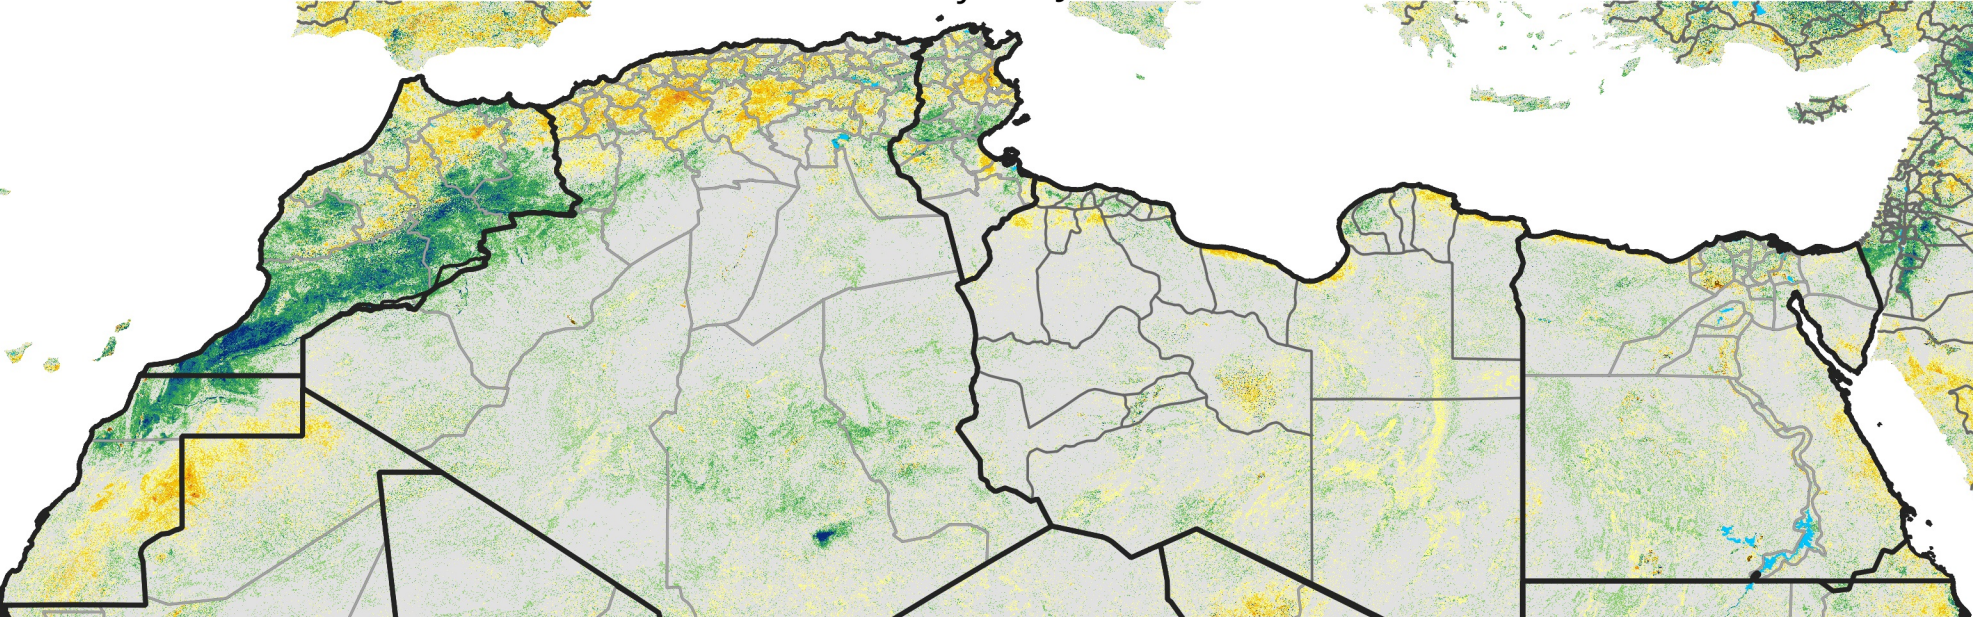

North Africa Percent of Mean NDVI

2015 / Mean (2012 - 2021)
Period 31 / May 26 - Jun 05, 2015

Percent of Normal