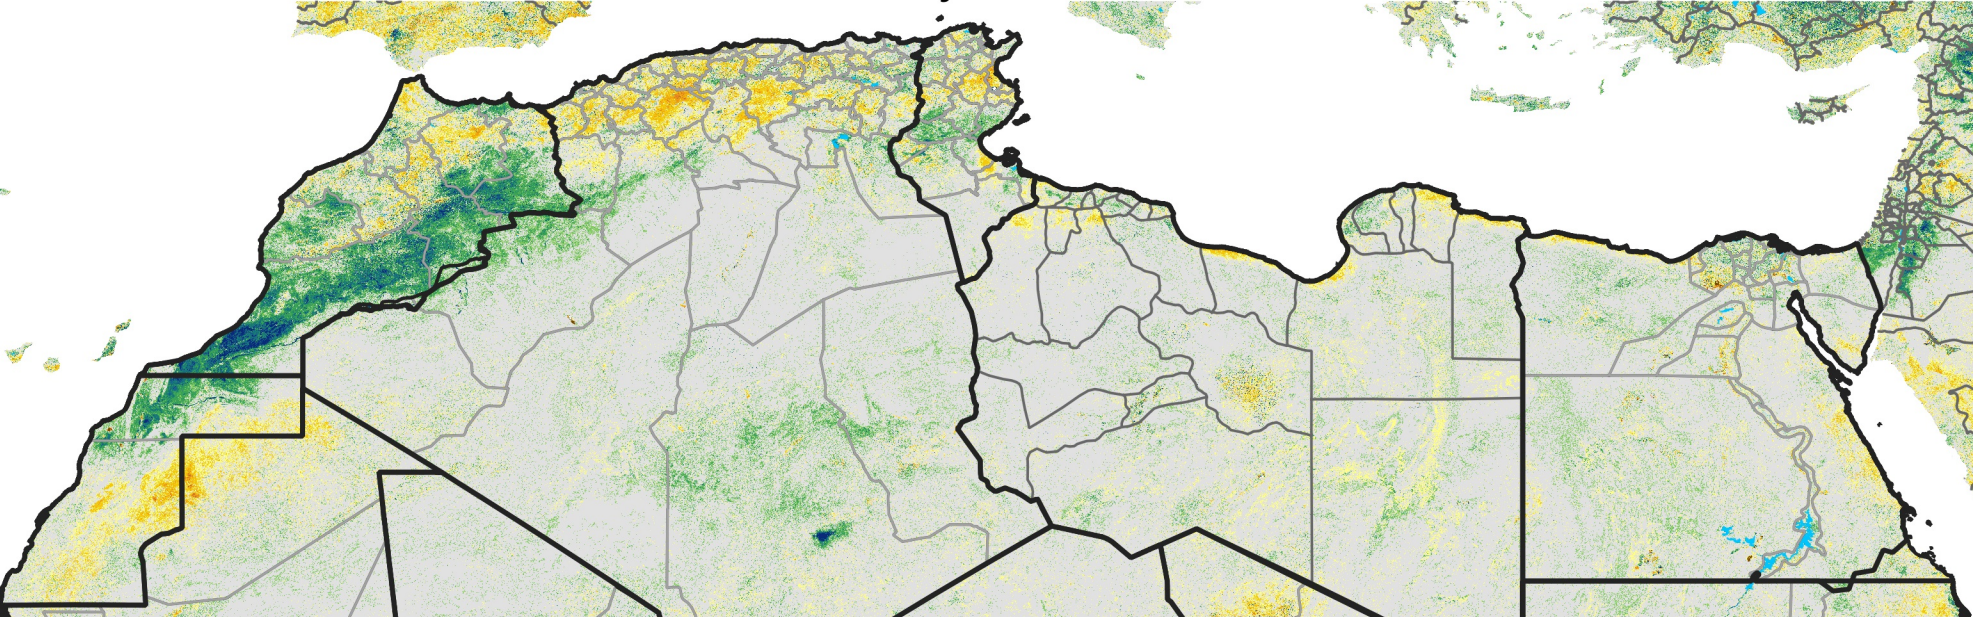

# North Africa Percent of Mean NDVI

2015 / Mean (2012 - 2021)

Period 32 / Jun 01 - 10, 2015