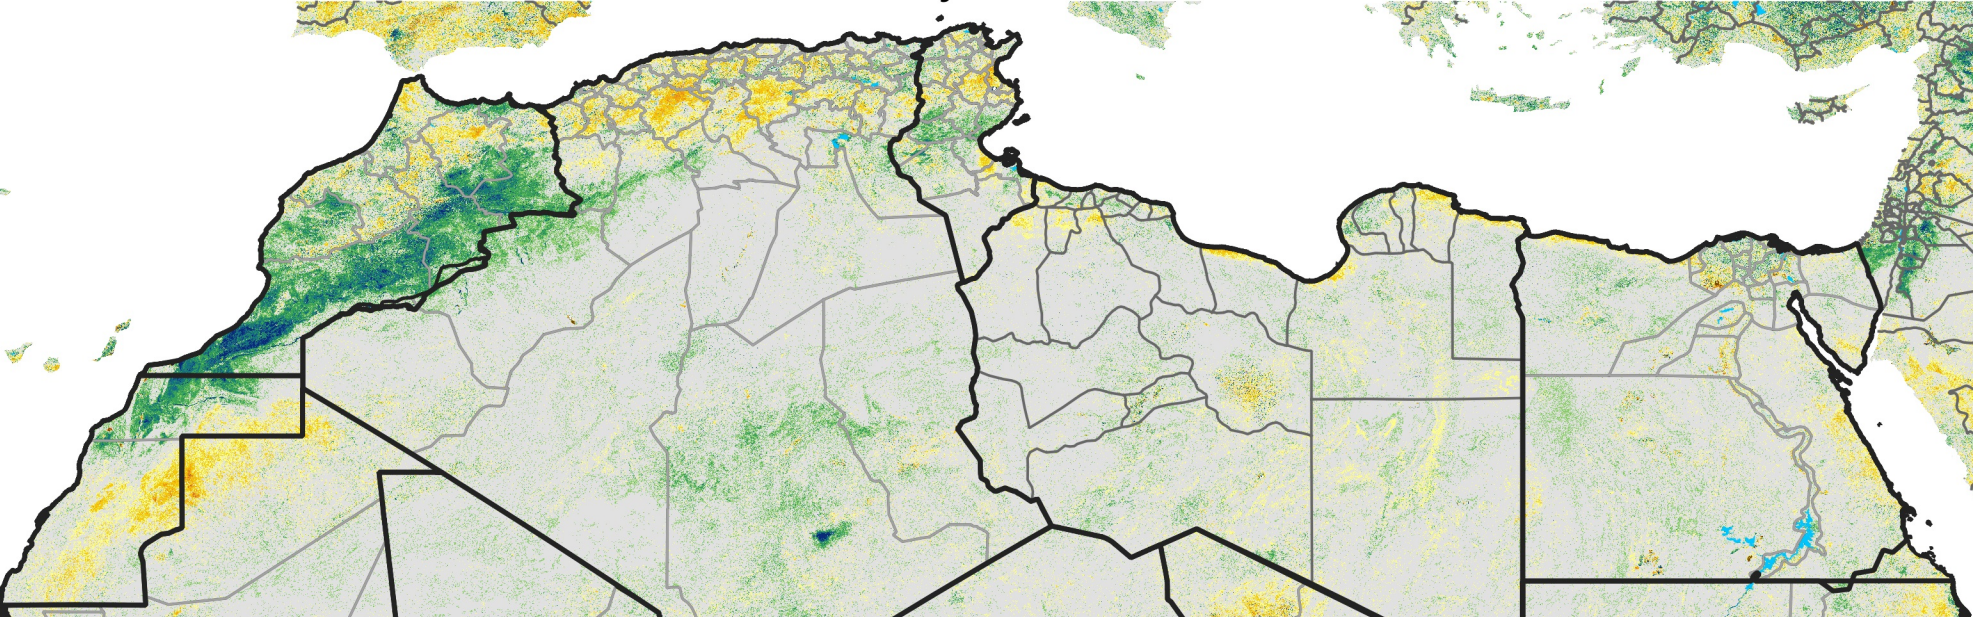

North Africa Percent of Mean NDVI

2015 / Mean (2012 - 2021)

Period 33 / Jun 06 - 15, 2015

Percent of Normal