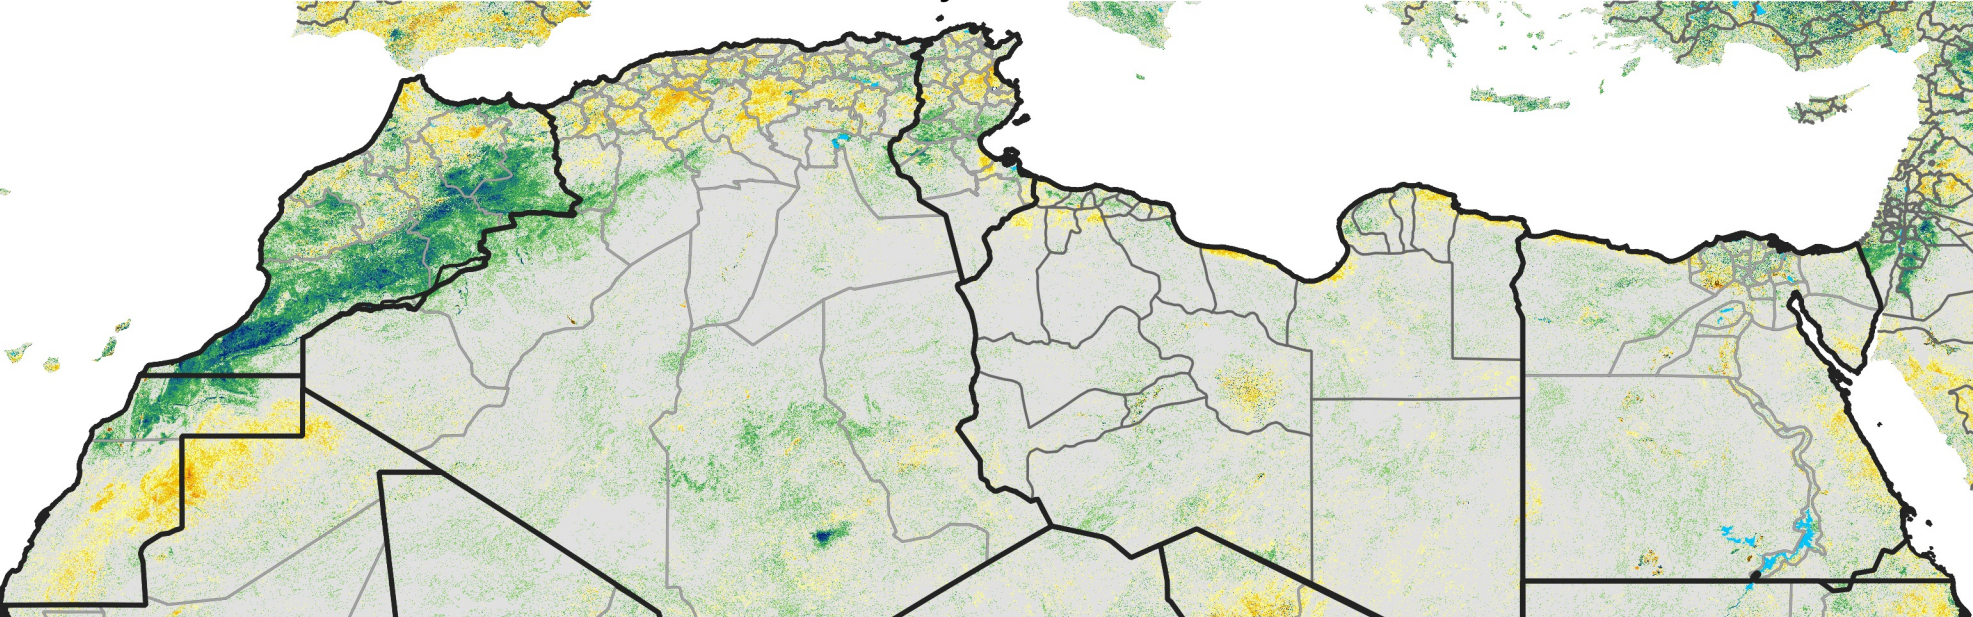

North Africa Percent of Mean NDVI

2015 / Mean (2012 - 2021)

Period 34 / Jun 11 - 20, 2015

Percent of Normal