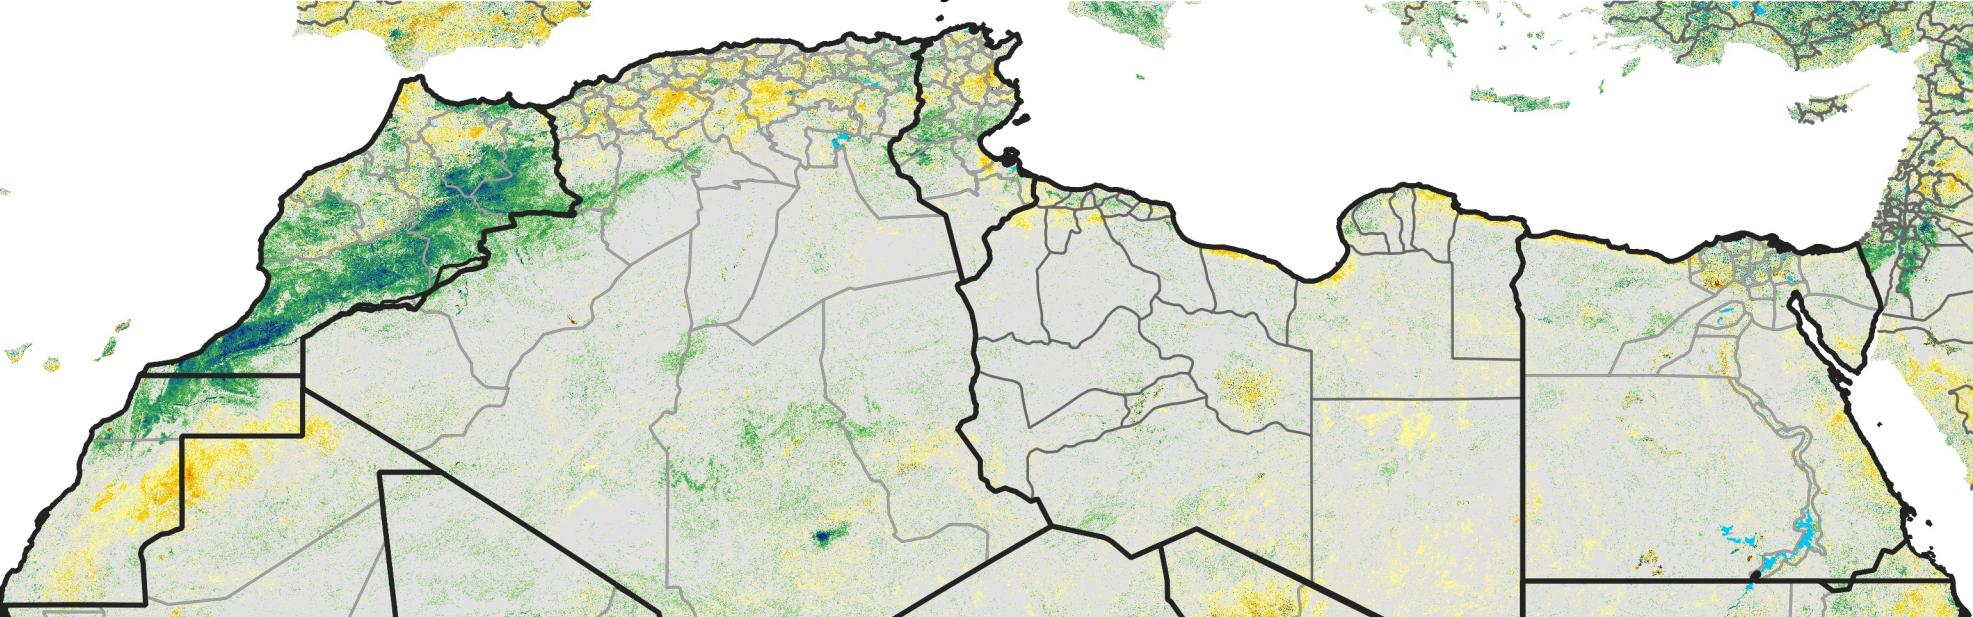

North Africa Percent of Mean NDVI

2015 / Mean (2012 - 2021)

Period 35 / Jun 16 - 25, 2015

Percent of Normal