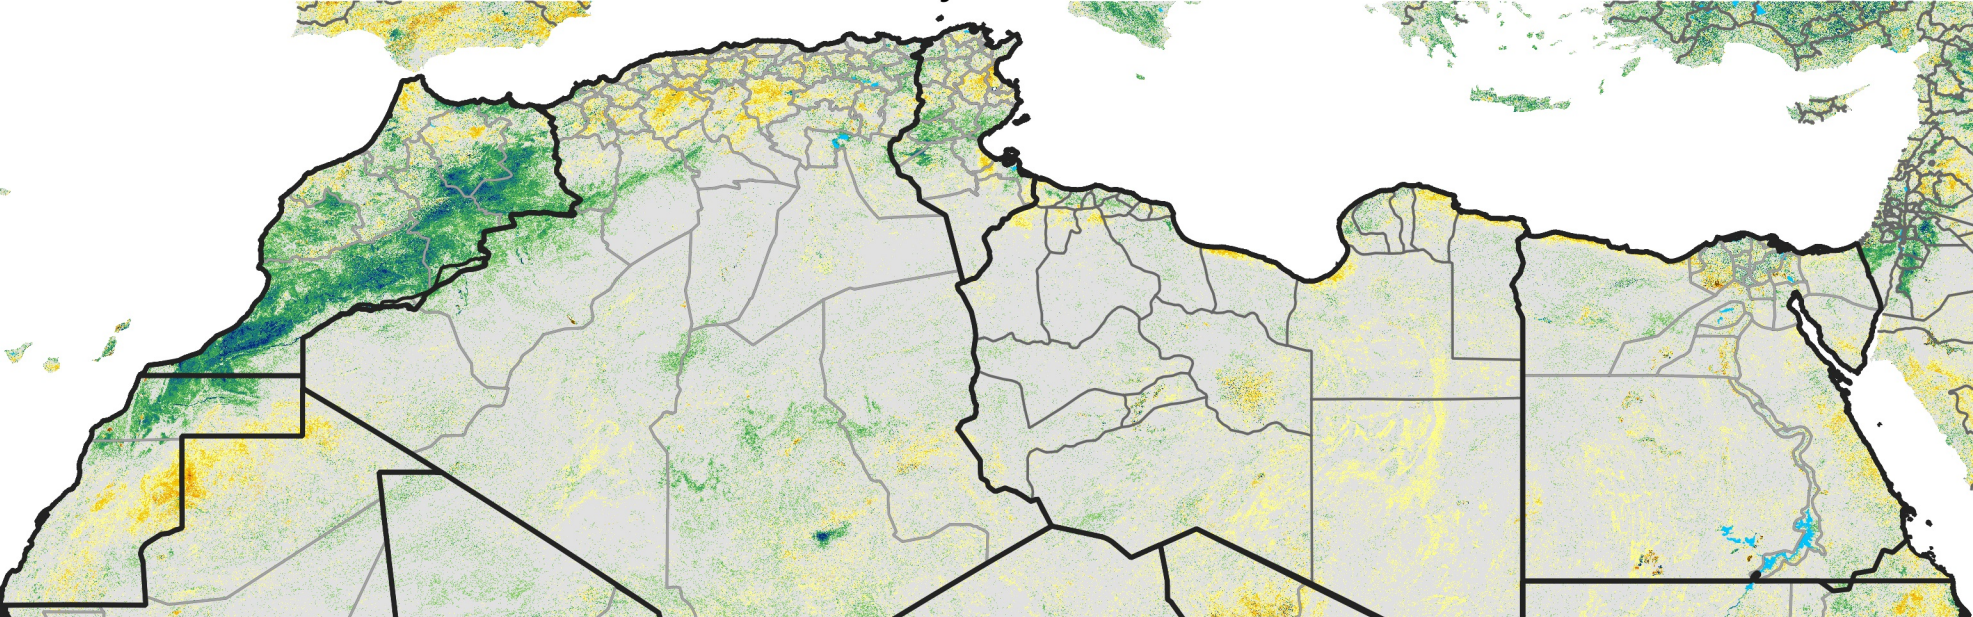

# North Africa Percent of Mean NDVI

2015 / Mean (2012 - 2021)

Period 36 / Jun 21 - 30, 2015