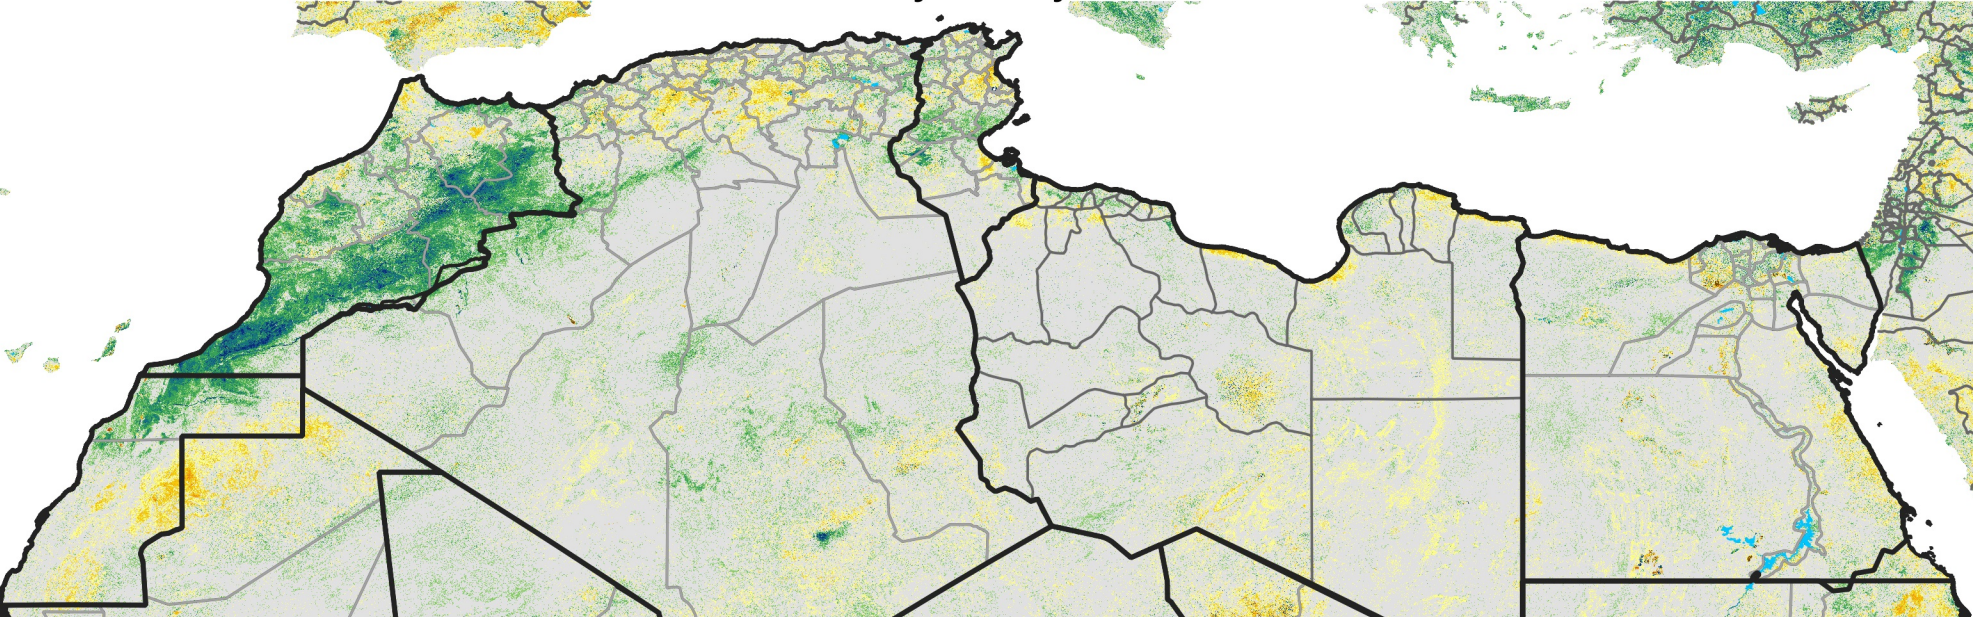

# North Africa Percent of Mean NDVI

2015 / Mean (2012 - 2021)  
Period 37 / Jun 26 - Jul 05, 2015