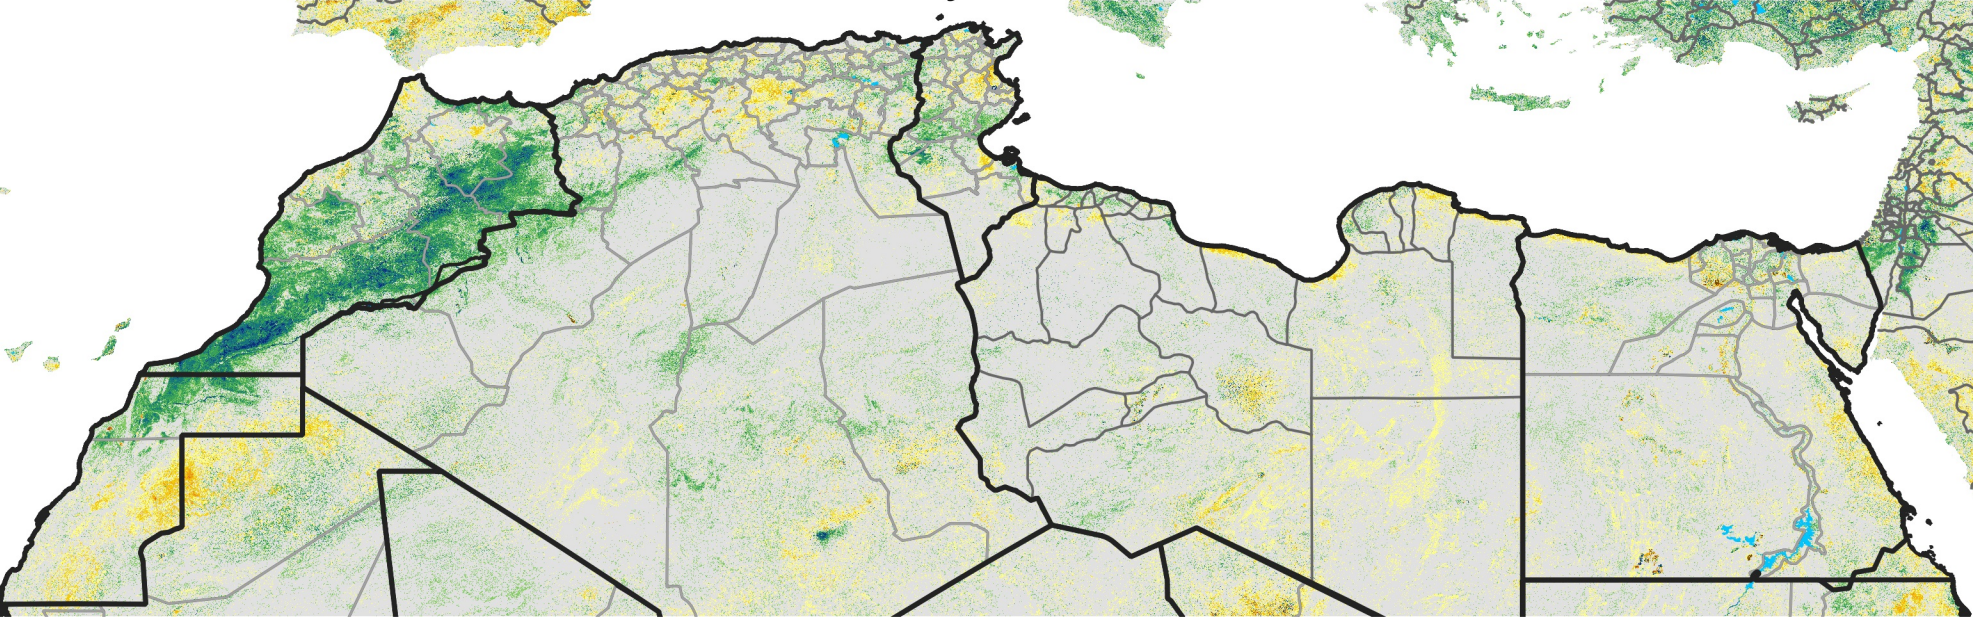

North Africa Percent of Mean NDVI

2015 / Mean (2012 - 2021)

Period 38 / Jul 01 - 10, 2015

Percent of Normal