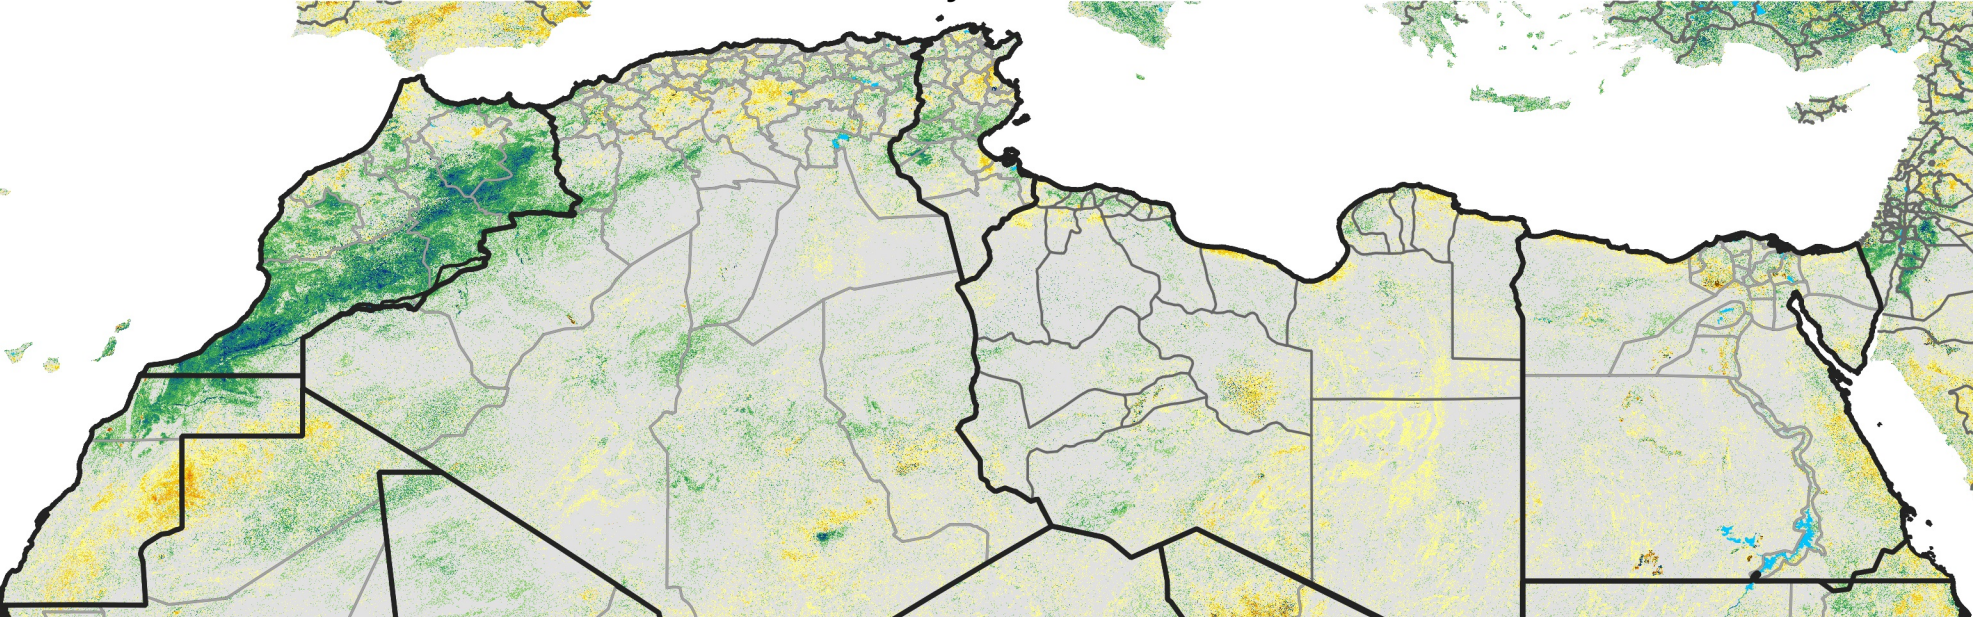

North Africa Percent of Mean NDVI

2015 / Mean (2012 - 2021)

Period 39 / Jul 06 - 15, 2015

Percent of Normal