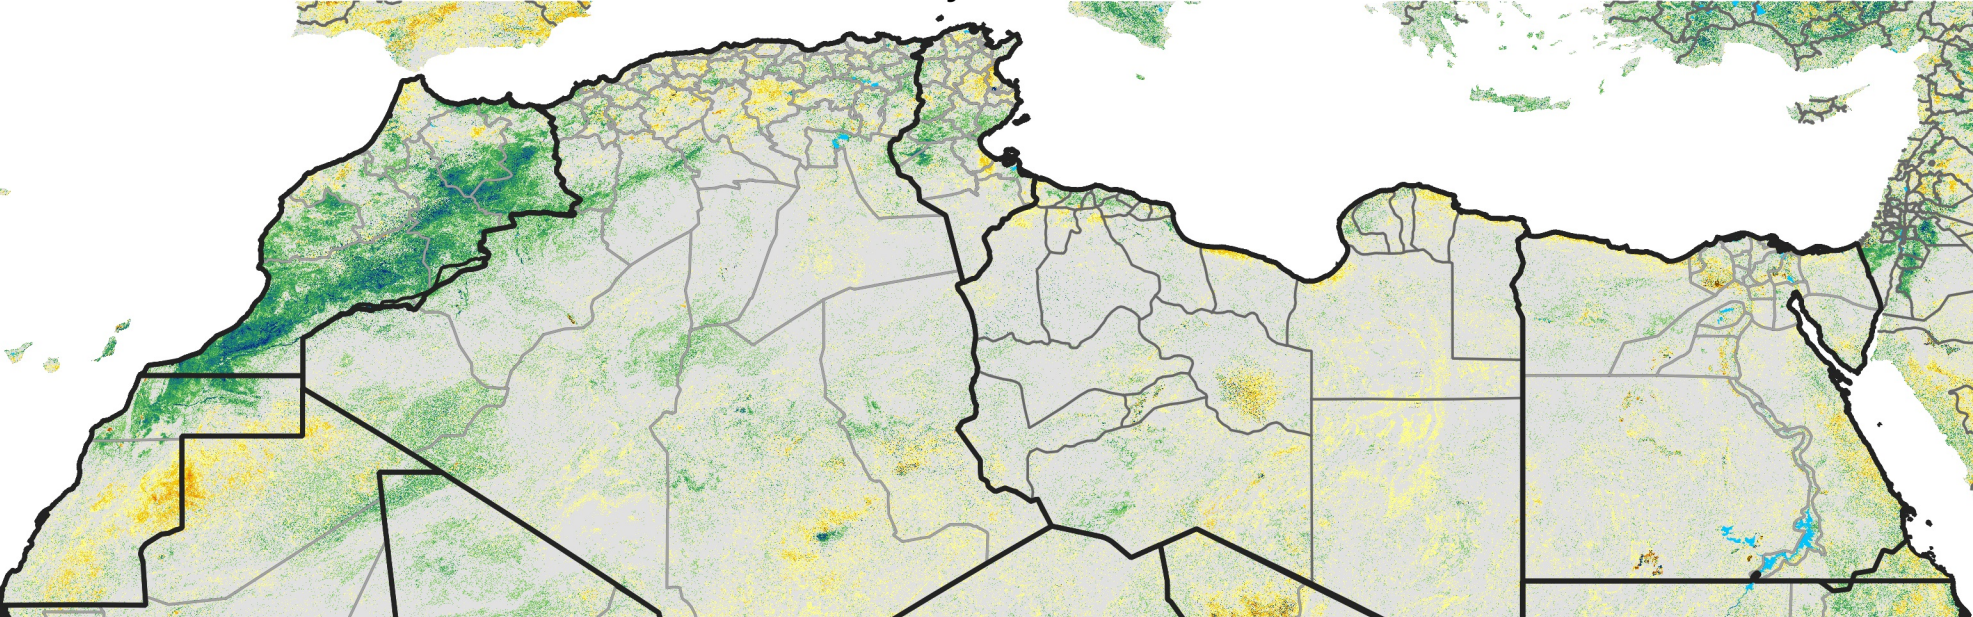

North Africa Percent of Mean NDVI

2015 / Mean (2012 - 2021)

Period 40 / Jul 11 - 20, 2015

Percent of Normal