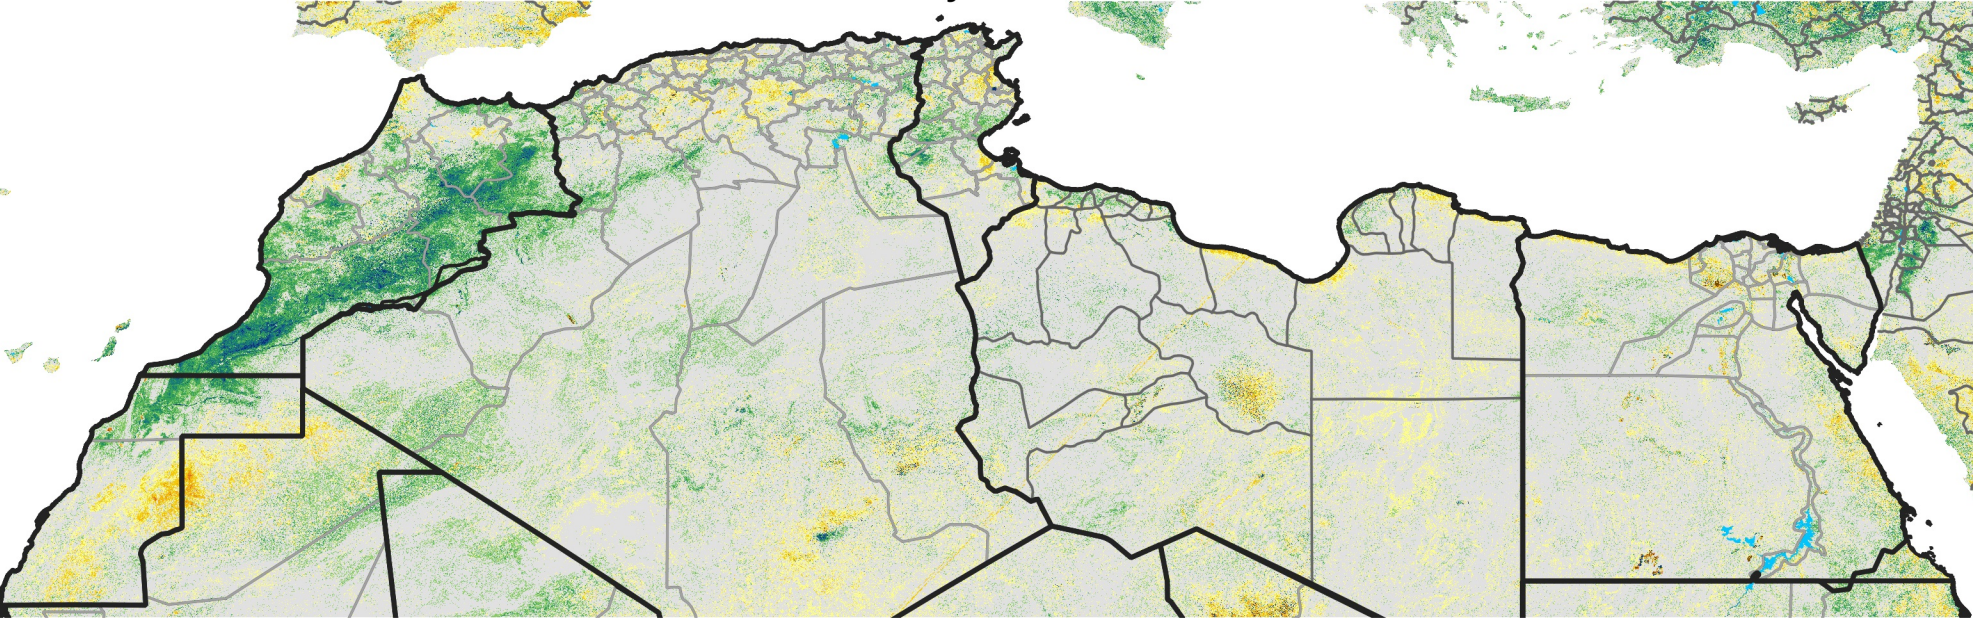

North Africa Percent of Mean NDVI

2015 / Mean (2012 - 2021)

Period 41 / Jul 16 - 25, 2015

Percent of Normal