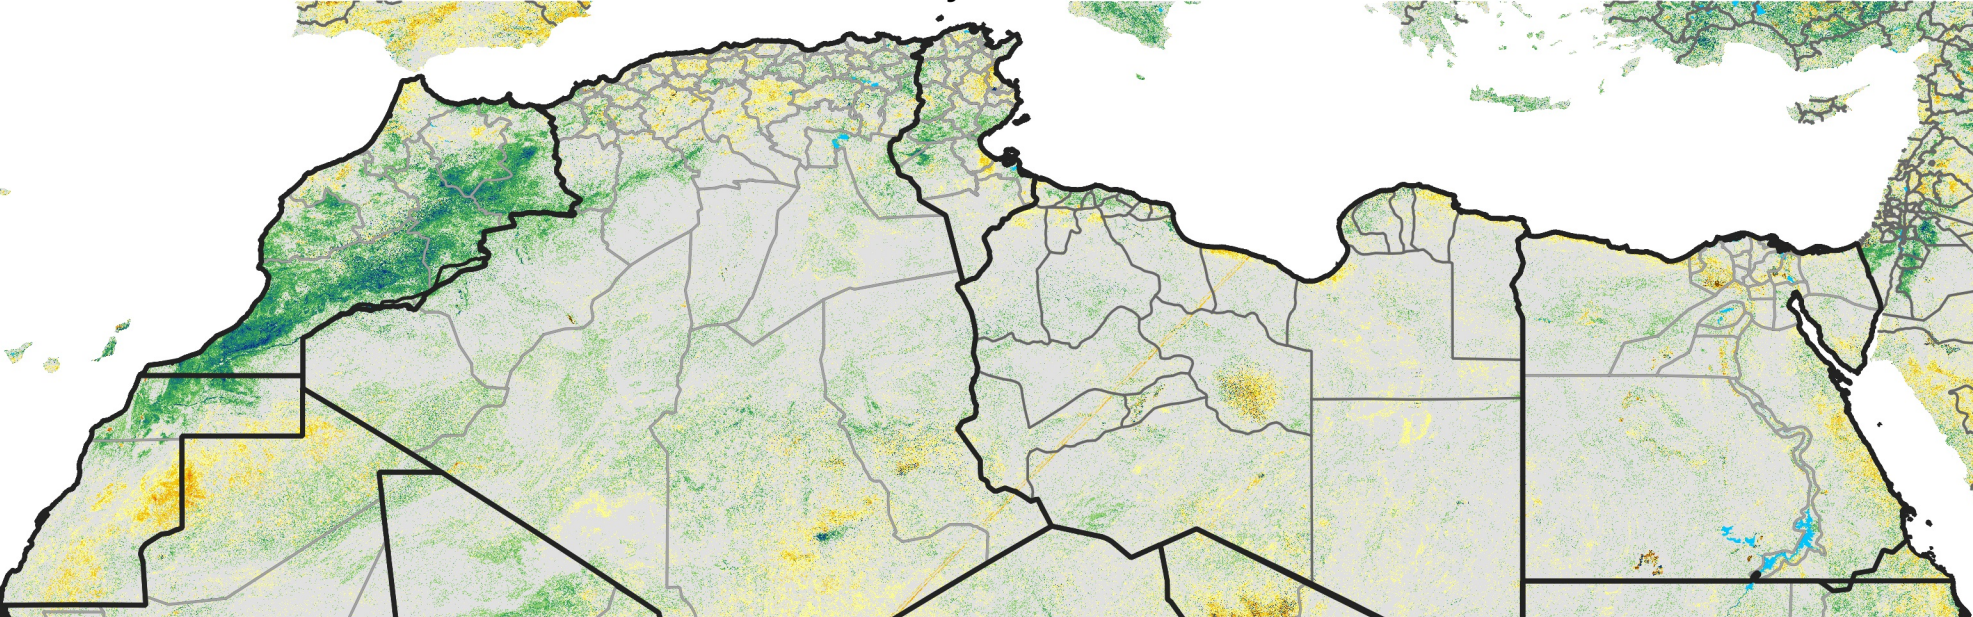

# North Africa Percent of Mean NDVI

2015 / Mean (2012 - 2021)

Period 42 / Jul 21 - 31, 2015