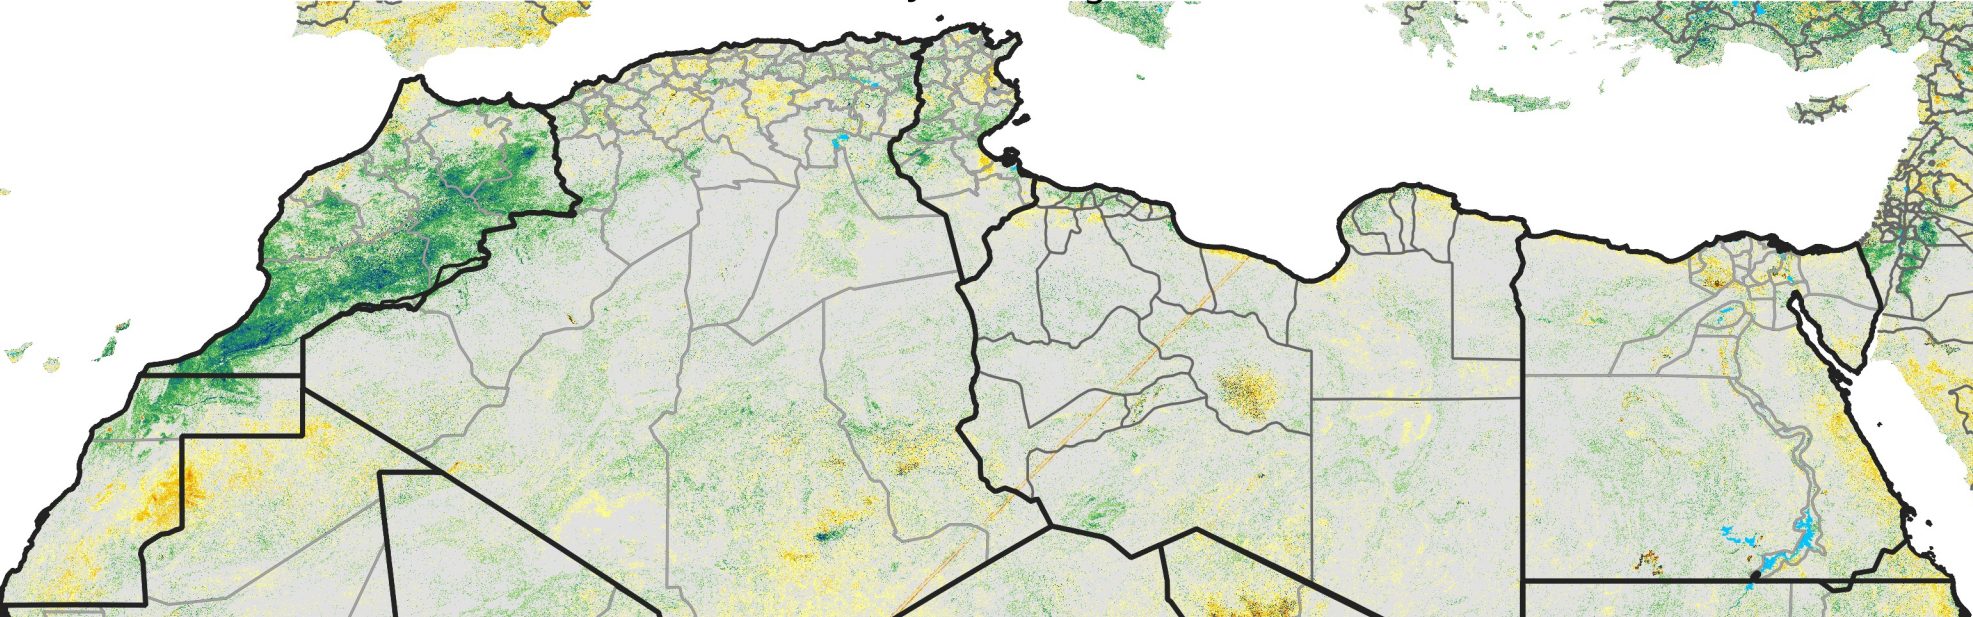

North Africa Percent of Mean NDVI

2015 / Mean (2012 - 2021)
Period 43 / Jul 26 - Aug 05, 2015

Percent of Normal