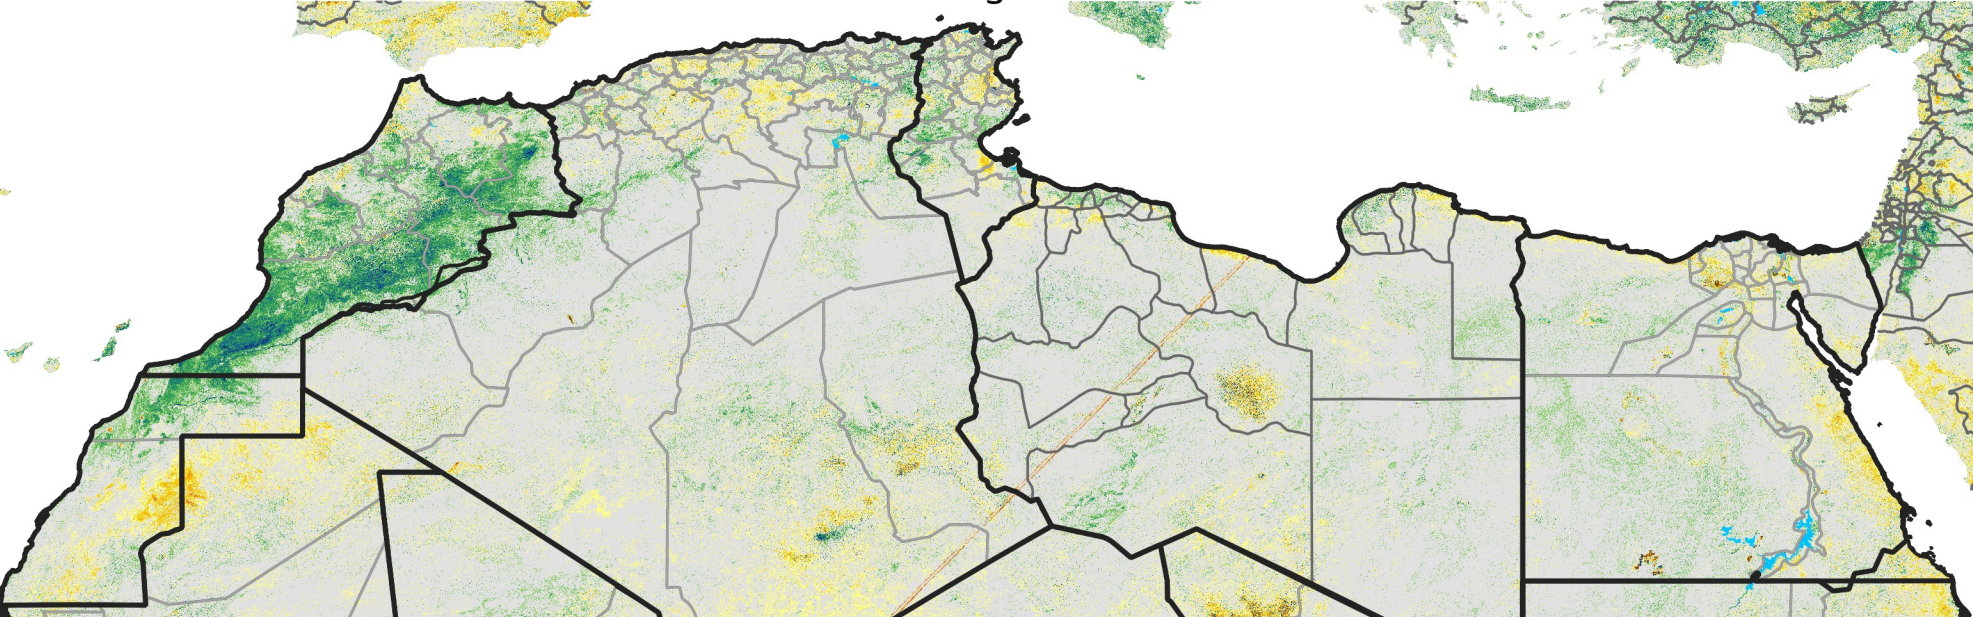

North Africa Percent of Mean NDVI

2015 / Mean (2012 - 2021)
Period 44 / Aug 01 - 10, 2015

Percent of Normal