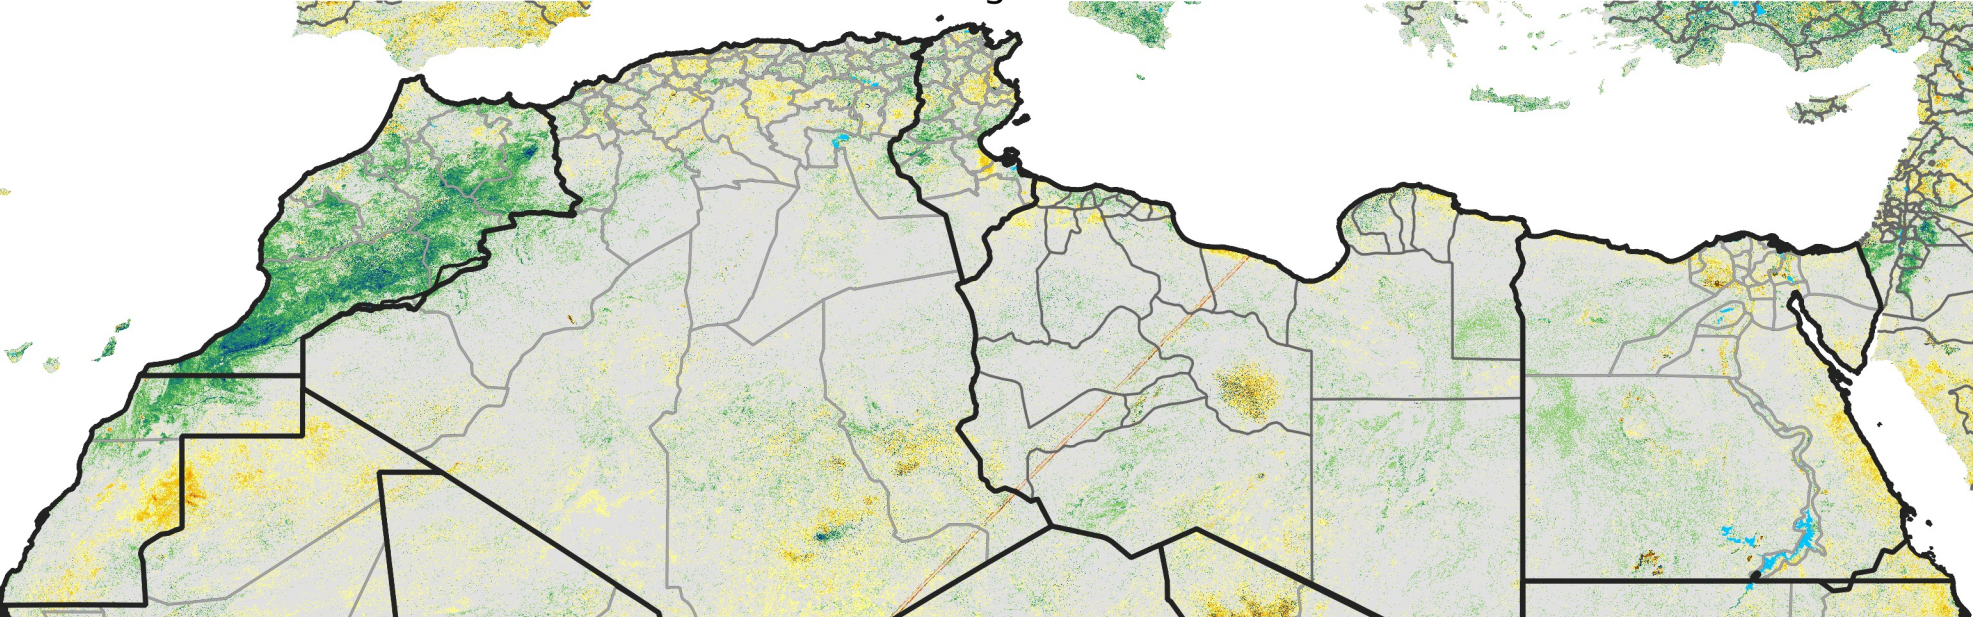

# North Africa Percent of Mean NDVI

2015 / Mean (2012 - 2021)  
Period 45 / Aug 06 - 15, 2015