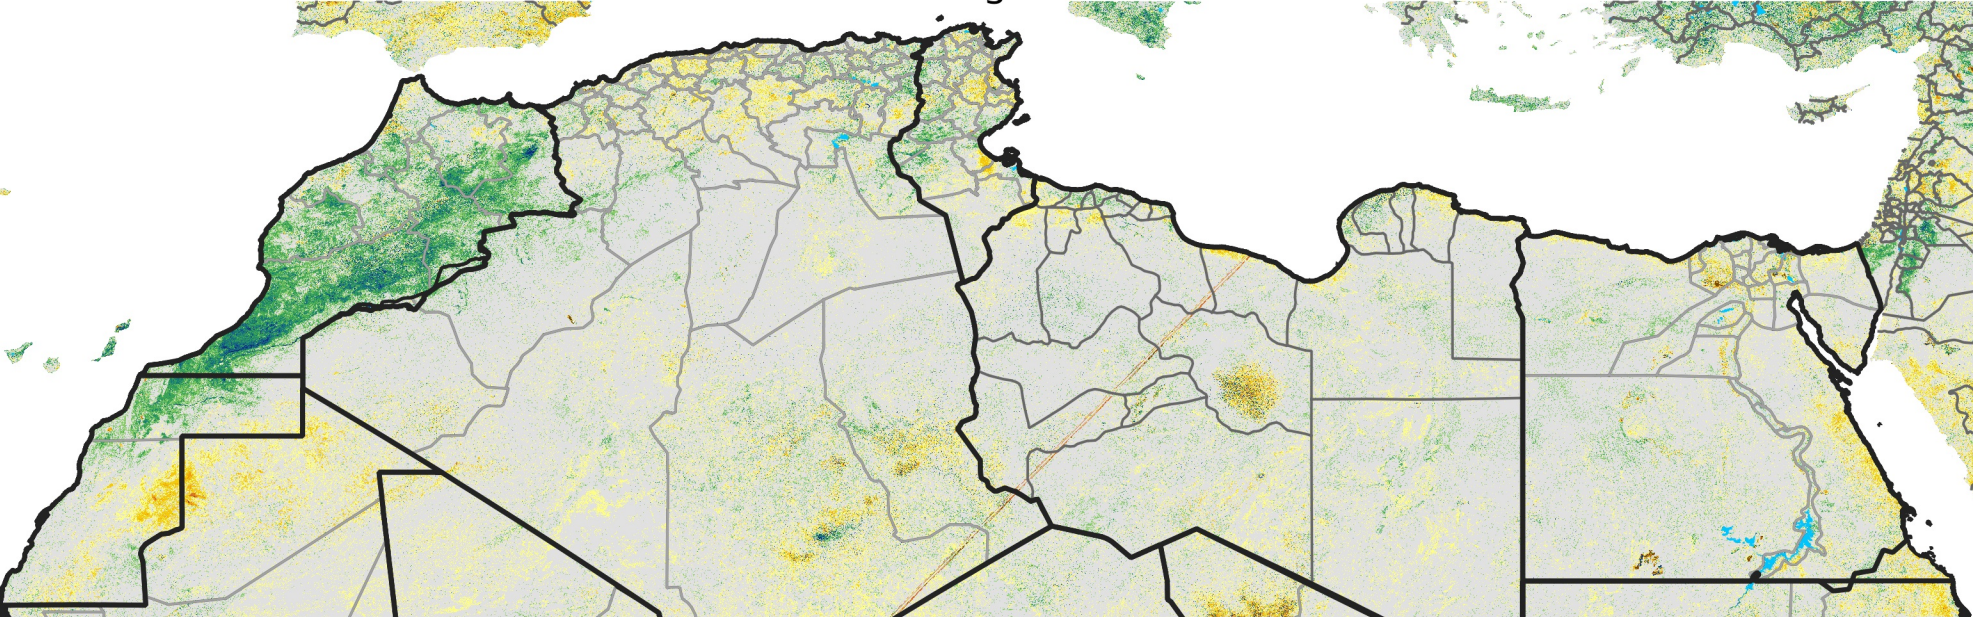

North Africa Percent of Mean NDVI

2015 / Mean (2012 - 2021)
Period 46 / Aug 11 - 20, 2015

Percent of Normal