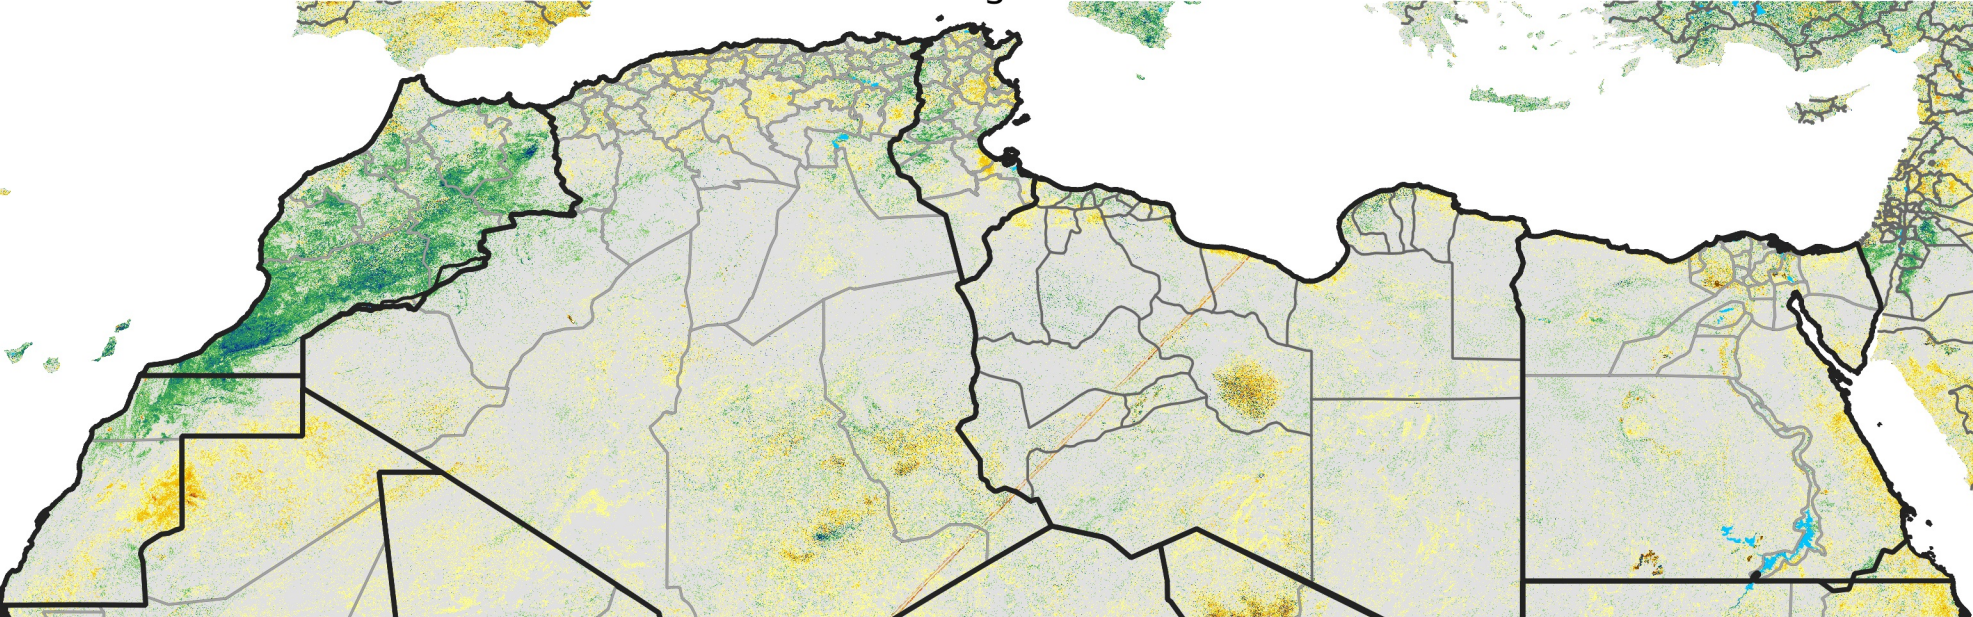

North Africa Percent of Mean NDVI

2015 / Mean (2012 - 2021)
Period 47 / Aug 16 - 25, 2015

Percent of Normal