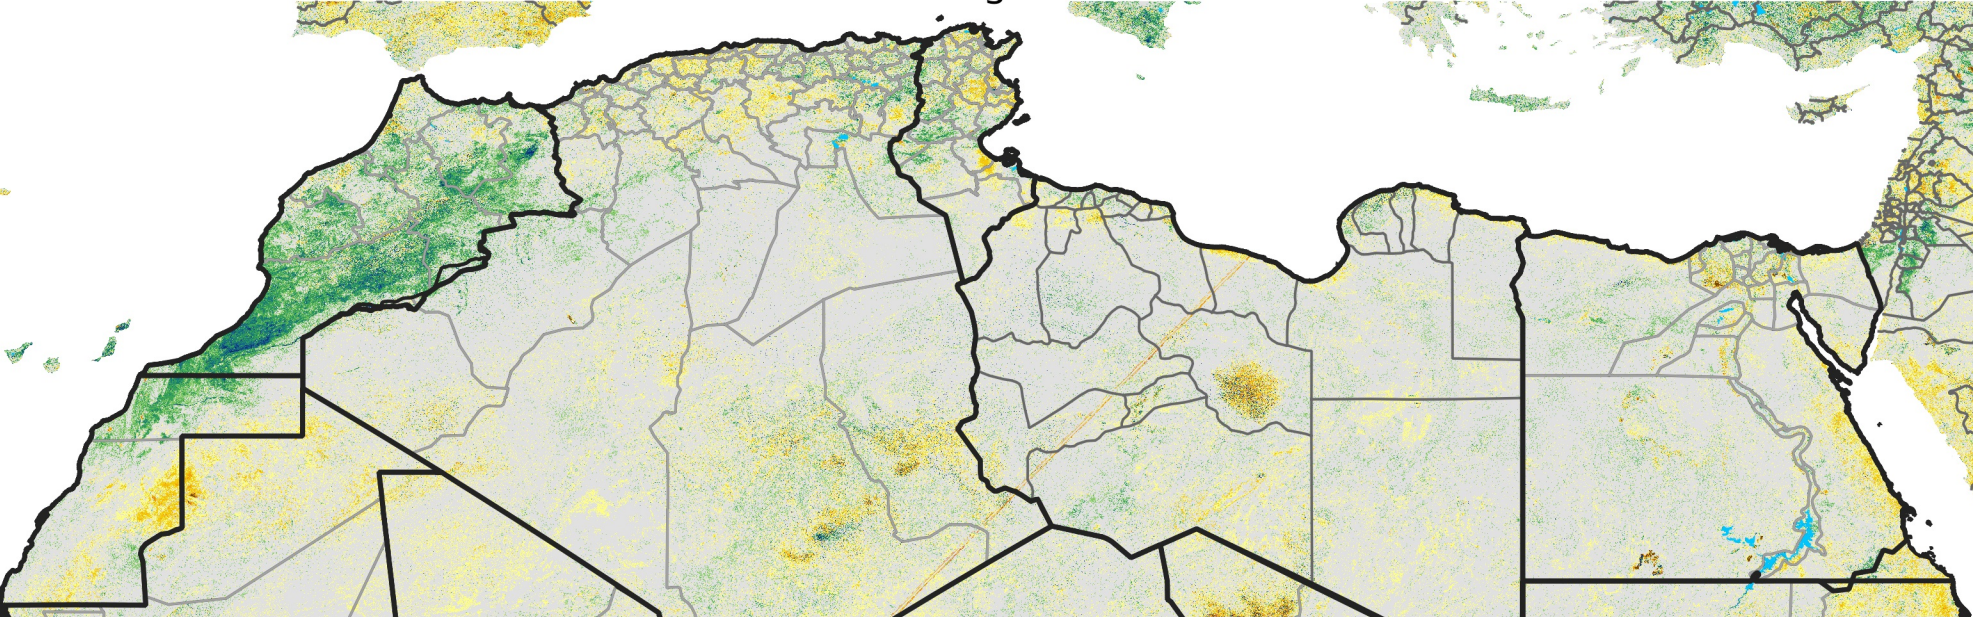

# North Africa Percent of Mean NDVI

2015 / Mean (2012 - 2021)  
Period 48 / Aug 21 - 31, 2015