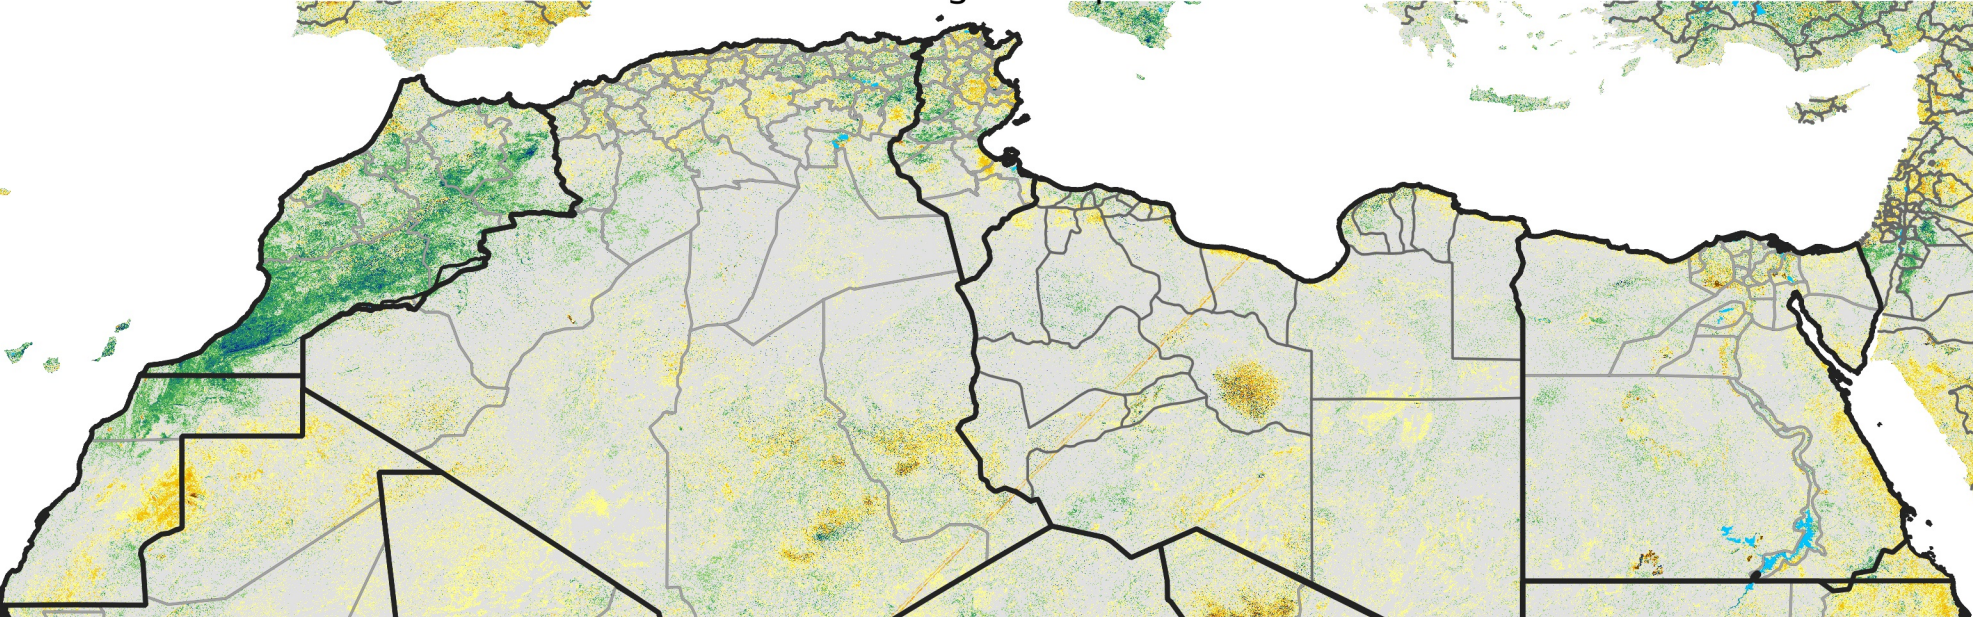

North Africa Percent of Mean NDVI

2015 / Mean (2012 - 2021)
Period 49 / Aug 26 - Sep 05, 2015

Percent of Normal